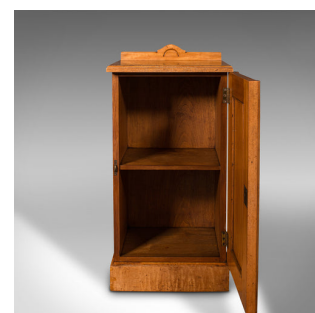

Antique Nightstand, Scottish, Satinwood, Cabinet, Pot Cupboard, Victorian, 1890

DESCRIPTION

Our Stock # 18.8834

This is a superb antique nightstand. A Scottish, satinwood bedside cabinet or pot cupboard by Taylor & Sons of Edinburgh, dating to the late Victorian period, circa 1890.

- Graced with striking craftsmanship and figuring, for the finest of bedrooms
- Displaying a desirable aged patina and in wonderful antique order
- Satinwood stocks present beautifully, with fine grain interest
- Light, warm caramel hues beam beneath a wax polish finish
- Low back rest to the top, accentuated with a carved demi-lune motif
- Cabinet drawer dressed with a brass twist latch and deep field panelling
- Arranged as a pair of shelves to the interior
- Maker's mark for John Taylor & Sons of Edinburgh

This is an exceptional quality antique nightstand, with dashing satinwood stocks offering a treat of grain interest. Well suited to the finest of rooms. Solid joints and construction, delivered waxed, polished and ready for the home.

Search [London Fine for #18.8834](#), or scan the QR code for more photos and details

DIMENSIONS

Max Width: 40.5cm (16")
 Max Depth: 38.5cm (15.25")
 Max Height: 81.5cm (32")
 Upper Shelf Width: 33cm (13")
 Upper Shelf Depth: 31cm (12.25")
 Upper Shelf Height: 29.5cm (11.5")
 Lower Shelf Width: 33cm (13")
 Lower Shelf Depth: 31.5cm (12.5")
 Lower Shelf Height: 29.5cm (11.5")