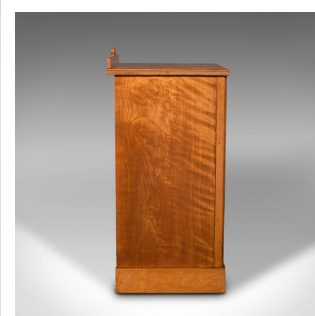

Antique Nightstand, Scottish, Satinwood, Cabinet, Pot Cupboard, Victorian, 1890

DESCRIPTION

Our Stock # 18.8834

This is a superb antique nightstand. A Scottish, satinwood bedside cabinet or pot cupboard by Taylor & Sons of Edinburgh, dating to the late Victorian period, circa 1890.

- Graced with striking craftsmanship and figuring, for the finest of bedrooms
- Displaying a desirable aged patina and in wonderful antique order
- Satinwood stocks present beautifully, with fine grain interest
- Light, warm caramel hues beam beneath a wax polish finish
- Low back rest to the top, accentuated with a carved demi-lune motif
- Cabinet drawer dressed with a brass twist latch and deep field panelling
- Arranged as a pair of shelves to the interior
- Maker's mark for John Taylor & Sons of Edinburgh

This is an exceptional quality antique nightstand, with dashing satinwood stocks offering a treat of grain interest. Well suited to the finest of rooms. Solid joints and construction, delivered waxed, polished and ready for the home.

Search [London Fine for #18.8834](#), or scan the QR code for more photos and details

DIMENSIONS

- Max Width: 40.5cm (16")
- Max Depth: 38.5cm (15.25")
- Max Height: 81.5cm (32")
- Upper Shelf Width: 33cm (13")
- Upper Shelf Depth: 31cm (12.25")
- Upper Shelf Height: 29.5cm (11.5")
- Lower Shelf Width: 33cm (13")
- Lower Shelf Depth: 31.5cm (12.5")
- Lower Shelf Height: 29.5cm (11.5")