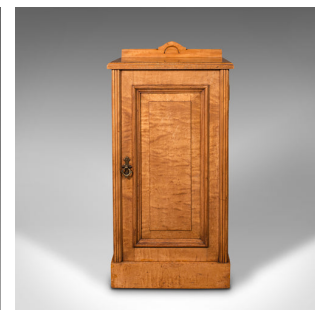

Antique Nightstand, Scottish, Satinwood, Cabinet, Pot Cupboard, Victorian, 1890

DESCRIPTION

Our Stock # 18.8834

This is a superb antique nightstand. A Scottish, satinwood bedside cabinet or pot cupboard by Taylor & Sons of Edinburgh, dating to the late Victorian period, circa 1890.

- Graced with striking craftsmanship and figuring, for the finest of bedrooms
- Displaying a desirable aged patina and in wonderful antique order
- Satinwood stocks present beautifully, with fine grain interest
- Light, warm caramel hues beam beneath a wax polish finish
- Low back rest to the top, accentuated with a carved demi-lune motif
- Cabinet drawer dressed with a brass twist latch and deep field panelling
- Arranged as a pair of shelves to the interior
- Maker's mark for John Taylor & Sons of Edinburgh

This is an exceptional quality antique nightstand, with dashing satinwood stocks offering a treat of grain interest. Well suited to the finest of rooms. Solid joints and construction, delivered waxed, polished and ready for the home.

Search [London Fine for #18.8834](#), or scan the QR code for more photos and details

DIMENSIONS

- Max Width: 40.5cm (16")
- Max Depth: 38.5cm (15.25")
- Max Height: 81.5cm (32")
- Upper Shelf Width: 33cm (13")
- Upper Shelf Depth: 31cm (12.25")
- Upper Shelf Height: 29.5cm (11.5")
- Lower Shelf Width: 33cm (13")
- Lower Shelf Depth: 31.5cm (12.5")
- Lower Shelf Height: 29.5cm (11.5")