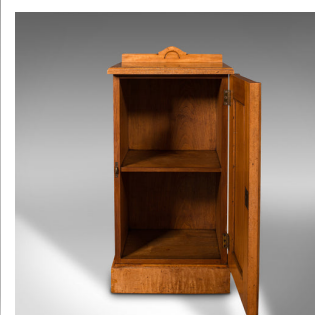

Antique Nightstand, Scottish, Satinwood, Cabinet, Pot Cupboard, Victorian, 1890

DESCRIPTION

Our Stock # 18.8834

This is a superb antique nightstand. A Scottish, satinwood bedside cabinet or pot cupboard by Taylor & Sons of Edinburgh, dating to the late Victorian period, circa 1890.

- Graced with striking craftsmanship and figuring, for the finest of bedrooms
- Displaying a desirable aged patina and in wonderful antique order
- Satinwood stocks present beautifully, with fine grain interest
- Light, warm caramel hues beam beneath a wax polish finish
- Low back rest to the top, accentuated with a carved demi-lune motif
- Cabinet drawer dressed with a brass twist latch and deep field panelling
- Arranged as a pair of shelves to the interior
- Maker's mark for John Taylor & Sons of Edinburgh

This is an exceptional quality antique nightstand, with dashing satinwood stocks offering a treat of grain interest. Well suited to the finest of rooms. Solid joints and construction, delivered waxed, polished and ready for the home.

Search [London Fine for #18.8834](#), or scan the QR code for more photos and details

DIMENSIONS

- Max Width: 40.5cm (16")
- Max Depth: 38.5cm (15.25")
- Max Height: 81.5cm (32")
- Upper Shelf Width: 33cm (13")
- Upper Shelf Depth: 31cm (12.25")
- Upper Shelf Height: 29.5cm (11.5")
- Lower Shelf Width: 33cm (13")
- Lower Shelf Depth: 31.5cm (12.5")
- Lower Shelf Height: 29.5cm (11.5")