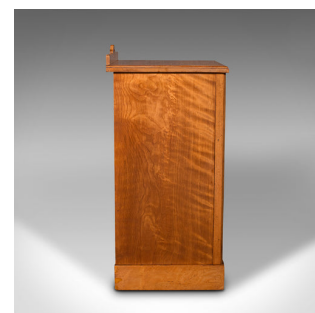

Antique Nightstand, Scottish, Satinwood, Cabinet, Pot Cupboard, Victorian, 1890

DESCRIPTION

Our Stock # 18.8834

This is a superb antique nightstand. A Scottish, satinwood bedside cabinet or pot cupboard by Taylor & Sons of Edinburgh, dating to the late Victorian period, circa 1890.

- Graced with striking craftsmanship and figuring, for the finest of bedrooms
- Displaying a desirable aged patina and in wonderful antique order
- Satinwood stocks present beautifully, with fine grain interest
- Light, warm caramel hues beam beneath a wax polish finish
- Low back rest to the top, accentuated with a carved demi-lune motif
- Cabinet drawer dressed with a brass twist latch and deep field panelling
- Arranged as a pair of shelves to the interior
- Maker's mark for John Taylor & Sons of Edinburgh

This is an exceptional quality antique nightstand, with dashing satinwood stocks offering a treat of grain interest. Well suited to the finest of rooms. Solid joints and construction, delivered waxed, polished and ready for the home.

Search [London Fine for #18.8834](#), or scan the QR code for more photos and details

DIMENSIONS

Max Width: 40.5cm (16")
 Max Depth: 38.5cm (15.25")
 Max Height: 81.5cm (32")
 Upper Shelf Width: 33cm (13")
 Upper Shelf Depth: 31cm (12.25")
 Upper Shelf Height: 29.5cm (11.5")
 Lower Shelf Width: 33cm (13")
 Lower Shelf Depth: 31.5cm (12.5")
 Lower Shelf Height: 29.5cm (11.5")