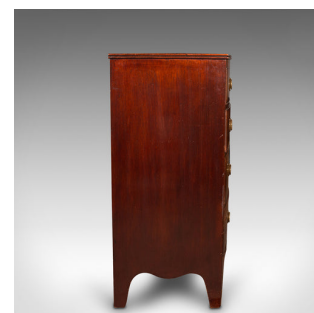

Large Antique Bow Front Chest of Drawers, English, Tallboy, Georgian, Circa 1780

DESCRIPTION

Our Stock # 18.8781

This is a large antique bow front chest of drawers. An English, mahogany tallboy, dating to the Georgian period, circa 1780.

- Wonderful form and proportion to this exquisite Georgian piece
- Displaying a desirable aged patina and in very good order
- Select stocks show superior grain interest and flame figuring
- Delightful warm russet hues beam beneath a wax polish finish
 - Graceful bow front form, traditionally arranged as a pair over three full-width drawers
- Each with quality cockbeading to the outer edge, and a striking flame fascia
- Dressed with oval decorative pulls and inset brass-lined locks – key absent
- Standing upon distinctive splayed legs with serpentine aprons

This is an exceptional antique bow fronted chest of drawers, with wonderful proportion and sure to grace any bedroom with its fine grain interest and rich colour. Solid joints and construction, delivered waxed, polished and ready for the home.

Search [London Fine for #18.8781](#), or scan the QR code for more photos and details

DIMENSIONS

- Max Width: 103.5cm (40.75")
- Max Depth: 53.5cm (21")
- Max Height: 105.5cm (41.5")
- Upper Drawers Width: 47cm (18.5")
- Upper Drawers Depth: 40cm (15.75")
- Upper Drawers Height: 12cm (4.75")
- Graduated Drawers Width: 97cm (38.25")
- Graduated Drawers Depth: 42.5cm (16.75")
- Drawer 1 Height: 15cm (6")
- Drawer 2 Height: 17.5cm (7")
- Drawer 3 Height: 19cm (7.5")