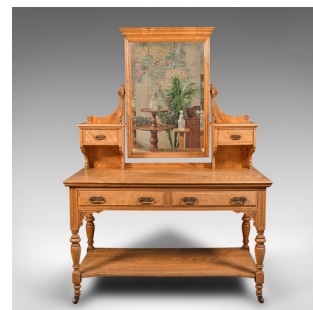

Grand Antique Dressing Table, Scottish, Satinwood, Bedroom, Vanity, Victorian

DESCRIPTION

Our Stock # 18.8719

This is a grand antique dressing table. A Scottish, satinwood bedroom vanity stand with mirror by Taylor & Sons of Edinburgh, dating to the late Victorian period, circa 1890.

- Impressive proportion and figuring to this striking dressing table
- Displays a desirable aged patina and in good order
- Superb satinwood stocks displaying fascinating grain interest
- Warm biscuit hues beam beneath a quality wax polish finish
 - Appealing arrangement with a generous central mirror, framed by a pair of small drawers
- Distinctive tri-point brackets adorn the frame of the upper drawers
- Original mirror plate with quality bevelled edge presents a clear reflection with minimal foxing
- Wide table top beautifully figured, with ample space for cosmetic sets and brushes
- Spacious base with large under tier and a pair of wide drawers
- Each drawer dressed with drop handles over pierced backplates
- Carved brackets adorn each corner with attractive scroll detail

DIMENSIONS

Max Width: 121.5cm (47.75")
 Max Depth: 59.5cm (23.5")
 Max Height: 170.5cm (67.25")
 Mirror Plate Width: 49cm (19.25")
 Mirror Plate Height: 75.5cm (29.75")
 Under Tier Width: 111.5cm (44")
 Under Tier Depth: 49cm (19.25")
 Under Tier Height: 39cm (15.25")