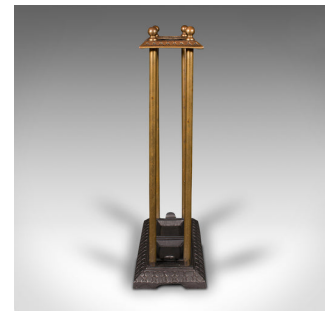

Antique Sectional Umbrella Stand, English, Bronze, Iron, Hall Rack, Victorian

DESCRIPTION

Our Stock # 18.8784

This is an antique sectional umbrella stand. An English, bronze and cast iron hall rack, dating to the late Victorian period, circa 1900.

- Rest your wet brollies in late Victorian style within your hall
- Displays a desirable aged patina and in good order
- Bronze pillars support the upper rest with four circular sections
- Decorative trefoil patterns adorn the rest and tapering base
- Raised upon bracket feet, the base replete with a pair of removable drip trays

This is an attractive antique sectional umbrella stand, with useful drip trays to clear excess water. Delivered polished and ready for the reception hall.

Search [London Fine for #18.8784](#), or scan the QR code for more photos and details

DIMENSIONS

Max Width: 41.5cm (16.25")

Max Depth: 15cm (6")

Max Height: 67cm (26.5")

Section Diameter: 8cm (3.25")