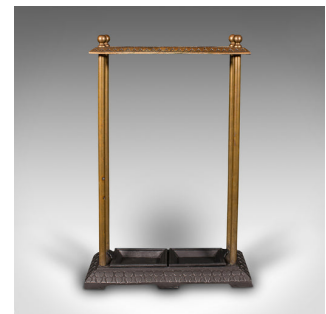

Antique Sectional Umbrella Stand, English, Bronze, Iron, Hall Rack, Victorian

DESCRIPTION

Our Stock # 18.8784

This is an antique sectional umbrella stand. An English, bronze and cast iron hall rack, dating to the late Victorian period, circa 1900.

- Rest your wet brollies in late Victorian style within your hall
- Displays a desirable aged patina and in good order
- Bronze pillars support the upper rest with four circular sections
- Decorative trefoil patterns adorn the rest and tapering base
- Raised upon bracket feet, the base replete with a pair of removable drip trays

This is an attractive antique sectional umbrella stand, with useful drip trays to clear excess water. Delivered polished and ready for the reception hall.

Search [London Fine for #18.8784](#), or scan the QR code for more photos and details

DIMENSIONS

Max Width: 41.5cm (16.25")

Max Depth: 15cm (6")

Max Height: 67cm (26.5")

Section Diameter: 8cm (3.25")