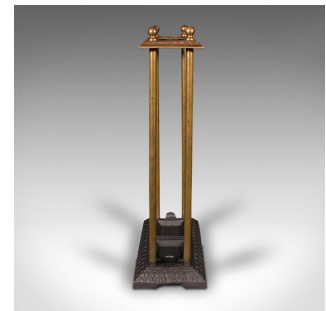

## Antique Sectional Umbrella Stand, English, Bronze, Iron, Hall Rack, Victorian

### DESCRIPTION

Our Stock # 18.8784

This is an antique sectional umbrella stand. An English, bronze and cast iron hall rack, dating to the late Victorian period, circa 1900.

- Rest your wet brollies in late Victorian style within your hall
- Displays a desirable aged patina and in good order
- Bronze pillars support the upper rest with four circular sections
- Decorative trefoil patterns adorn the rest and tapering base
- Raised upon bracket feet, the base replete with a pair of removable drip trays

This is an attractive antique sectional umbrella stand, with useful drip trays to clear excess water. Delivered polished and ready for the reception hall.

Search [London Fine for #18.8784](#), or scan the QR code for more photos and details

### DIMENSIONS

Max Width: 41.5cm (16.25")

Max Depth: 15cm (6")

Max Height: 67cm (26.5")

Section Diameter: 8cm (3.25")