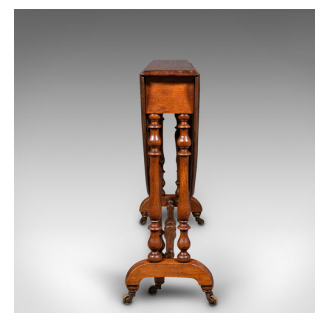

Antique Oval Sutherland Table, English, Gate Leg, Occasional, Victorian, C.1850

DESCRIPTION

Our Stock # 18.8782

This is an antique oval Sutherland table. An English, satin mahogany gate-leg occasional table, dating to the early Victorian period, circa 1850.

- Graced with exquisite figuring and deep colour
- Displays a desirable aged patina and in very good order
- Striking satin mahogany stocks present superb grain interest beneath a wax polish finish
- Bronzed caramel hues react beautifully to the light
- Of useful breakfast table or tea service proportion when extended
- Substantial drop flaps extend the seating area into an oval for four
- In the folded position, the narrow profile ideal for storing in the smaller room
- Fascinating wheeled gate legs add support for each leaf
- Elegantly turned baluster legs united with a stretcher rail between arched trestle feet
- The whole riding smoothly upon a set of six brass castors

Search [London Fine for #18.8782](#), or scan the QR code for more photos and details

DIMENSIONS

Folded Width: 89.5cm (35.25")
 Folded Depth: 26cm (10.25")
 Folded Height: 70cm (27.5")
 Extended Width: 106cm (41.75")
 Extended Depth: 89.5cm (35.25")
 Extended Height: 70cm (27.5")