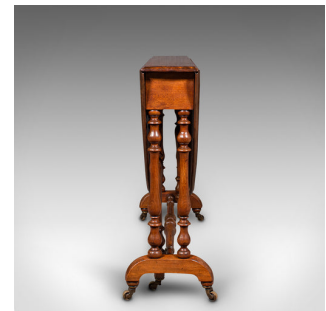

Antique Oval Sutherland Table, English, Gate Leg, Occasional, Victorian, C.1850

**DESCRIPTION**

Our Stock # 18.8782

This is an antique oval Sutherland table. An English, satin mahogany gate-leg occasional table, dating to the early Victorian period, circa 1850.

- Graced with exquisite figuring and deep colour
- Displays a desirable aged patina and in very good order
- Striking satin mahogany stocks present superb grain interest beneath a wax polish finish
- Bronzed caramel hues react beautifully to the light
- Of useful breakfast table or tea service proportion when extended
- Substantial drop flaps extend the seating area into an oval for four
- In the folded position, the narrow profile ideal for storing in the smaller room
- Fascinating wheeled gate legs add support for each leaf
- Elegantly turned baluster legs united with a stretcher rail between arched trestle feet
- The whole riding smoothly upon a set of six brass castors

Search [London Fine for #18.8782](#), or scan the QR code for more photos and details

DIMENSIONS

Folded Width: 89.5cm (35.25")
 Folded Depth: 26cm (10.25")
 Folded Height: 70cm (27.5")
 Extended Width: 106cm (41.75")
 Extended Depth: 89.5cm (35.25")
 Extended Height: 70cm (27.5")