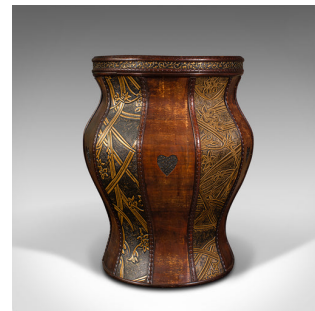

## Vintage Decorative Lamp Table, Continental, Leather, Bentwood, Side, Plant Stand

### DESCRIPTION

Our Stock # 18.8866

This is a vintage decorative lamp table. A Continental, leather and bentwood side table or plant stand with Italianate taste, dating to the late 20th century, circa 1970.

- Charmingly unusual with pleasingly tactile materials and decorative finish
- Displaying a desirable aged patina and in good order
- Enthusiastically embossed leather and bentwood present an appealing contrast
- The bentwood sections display fine grain interest and rich caramel hues
- Broad circular top with a generous diameter of 30.5cm (12")
- Relief foliate and leaf medallion to the top adds fascinating detail
- Embossed leather circumference with an inset black and gold chased border
- Serpentine baluster form, with an octagonal panelled finish
- Each bentwood panel adorned with a heart motif over a textured ground
- Striking leather panels with broad leaf frond patterns in golden tones