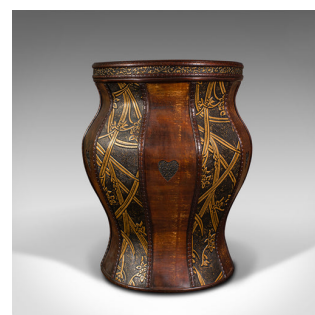

## Vintage Decorative Lamp Table, Continental, Leather, Bentwood, Side, Plant Stand

### DESCRIPTION

Our Stock # 18.8866

This is a vintage decorative lamp table. A Continental, leather and bentwood side table or plant stand with Italianate taste, dating to the late 20th century, circa 1970.

- Charmingly unusual with pleasingly tactile materials and decorative finish
- Displaying a desirable aged patina and in good order
- Enthusiastically embossed leather and bentwood present an appealing contrast
- The bentwood sections display fine grain interest and rich caramel hues
- Broad circular top with a generous diameter of 30.5cm (12")
- Relief foliate and leaf medallion to the top adds fascinating detail
- Embossed leather circumference with an inset black and gold chased border
- Serpentine baluster form, with an octagonal panelled finish
- Each bentwood panel adorned with a heart motif over a textured ground
- Striking leather panels with broad leaf frond patterns in golden tones