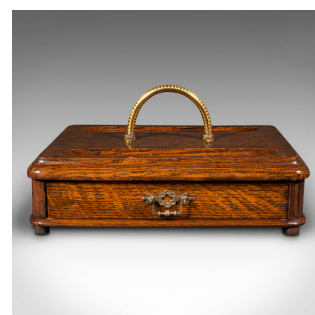

Antique Desk Tidy, English, Oak, Tabletop, Pen Tray, Document Drawer, Edwardian

**DESCRIPTION**

Our Stock # 18.8862

This is an antique desk tidy. An English, oak tabletop pen tray with drawer, dating to the Edwardian period, circa 1910.

- Wonderful figuring distinguish this useful desktop tray
- Displays a desirable aged patina and in good order
- Select oak stocks show superb grain interest and wisps of medullary rays
- Warm caramel tones beam beneath a wax polish finish
- Dressed with a fascinating brass handle with demi-lune form and bead finish
- Pair of generously sized recessed pen trays set within the top surface
- Useful drawer accessed with a brass drop handle of shaped backplate
- Raised upon a pair of bracket feet, finished with protective green baize

This is an attractive and versatile antique desk tidy, set to enhance a desktop or study with fine figuring and appealing colour. Solid joints and construction, delivered waxed, polished and ready for the home.

Search [London Fine for #18.8862](#) , or scan the QR code for more photos and details

**DIMENSIONS**

- Max Width: 30cm (11.75")
- Max Depth: 20cm (7.75")
- Max Height: 14.5cm (5.75")
- Drawer Width: 23.5cm (9.25")
- Drawer Depth: 15cm (6")
- Drawer Height: 4cm (1.5")
- Pen Tray Width: 22.5cm (8.75")
- Pen Tray Depth: 3cm (1.25")