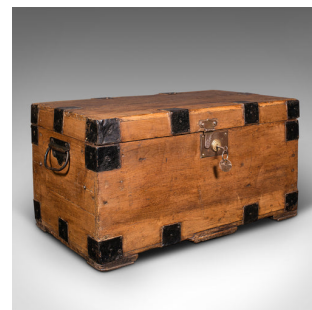

Antique Carpenter's Chest, English, Pine, Tool Trunk, Coffee Table, Victorian

DESCRIPTION

Our Stock # 18.8842

This is an antique carpenter's chest. An English, pine tool trunk, dating to the Victorian period, circa 1870.

- Dutiful craftsmen's chest with great colour and weathering
- Displays a desirable aged patina and in good original order
- Pine stocks show fine grain interest and warm caramel hues
- Cast iron strapping to corners and fascia with deep black tones
- Classic proportion and fittings, with interior candle box
- Stout lid opens to near 90 degrees and held upright with a brass chain stay and rear rest
- Dressed with a locking slide clasp – in working order, key present with Victorian One Penny fob
- Pair of drop handles over stout backplates aid ease of carriage

This is a charming antique carpenter's chest, with useful interior and wonderfully patinated appearance. Can be used as a distinctive coffee table in the lounge. Solid joints and construction, delivered waxed, polished and ready for the home.