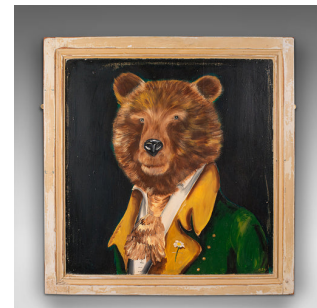

Vintage Brown Bear Portrait, English, Oil, Victorian Pine, Anthropomorphic Art

DESCRIPTION

Our Stock # 18.8848

This is a vintage brown bear portrait. An English, oil painting on reclaimed Victorian pine, dating to the late 20th century, circa 1970.

- Jovial and intriguing, ideal for collectors of anthropomorphism
- Displaying a desirable aged patina throughout
- Skilfully handpainted onto a reclaimed Victorian pine panel
- Of generous size, ideal for display in the home or a retail space
- Fascinating portrait of a brown bear in a green smoking jacket
- Superb colour, with rich brown, green and yellows hues on a black ground
- Artist's initials to the lower corner - appears to read 'BSM'
- Dressed with small brass mounting loops for ease of hanging

This is a striking vintage brown bear portrait, presenting great character and colour. Delivered ready to mount.

Search [London Fine for #18.8848](#) , or scan the QR code for more photos and details

DIMENSIONS