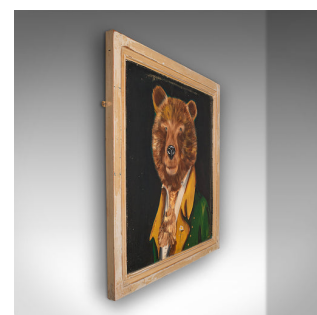

Vintage Brown Bear Portrait, English, Oil, Victorian Pine, Anthropomorphic Art

DESCRIPTION

Our Stock # 18.8848

This is a vintage brown bear portrait. An English, oil painting on reclaimed Victorian pine, dating to the late 20th century, circa 1970.

- Jovial and intriguing, ideal for collectors of anthropomorphism
- Displaying a desirable aged patina throughout
- Skilfully handpainted onto a reclaimed Victorian pine panel
- Of generous size, ideal for display in the home or a retail space
- Fascinating portrait of a brown bear in a green smoking jacket
- Superb colour, with rich brown, green and yellows hues on a black ground
- Artist's initials to the lower corner - appears to read 'BSM'
- Dressed with small brass mounting loops for ease of hanging

This is a striking vintage brown bear portrait, presenting great character and colour. Delivered ready to mount.

Search [London Fine for #18.8848](#) , or scan the QR code for more photos and details

DIMENSIONS

Max Width: 88cm (34.75")
 Max Depth: 3cm (1.25")
 Max Height: 90cm (35.5")
 Portrait Width: 72.5cm (28.5")
 Portrait Height: 75.5cm (29.75")