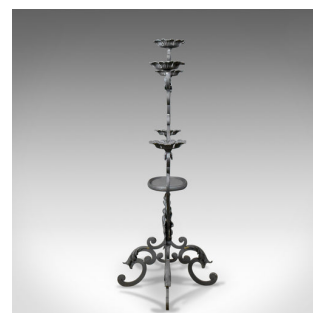

## Pair of Large Florist Plant Stands, Church Candle Holder Late 20th Century

### DESCRIPTION

Our Stock # 10.1812

This is a pair of large florist plant stands in painted iron, suitable for inside or outside or as a church candle holder and dating to the late 20th century.

- Larger than most and very stable
- Attractive 'C' scroll construction
- Standing upon four scrolled legs with acanthus leaf knees
- Five tiered stands, each taking a three inch pot
- Formed in open petal design
- A single and larger lower tier of lipped oval plate design

A pair of magnificent display stands. Solid joints and construction, delivered ready for the home.

Search [London Fine for #10.1812](#) , or scan the QR code for more photos and details

### DIMENSIONS

Max Width: 95cm (37.5")

Max Depth: 46cm (18")

Max Height: 110cm (43.25")

5 x petal dishes to take pot diameters 7.5cm 3" pots

1 x oval plate 30.5cm x 16cm pot min height 11.5cm, max 26cm