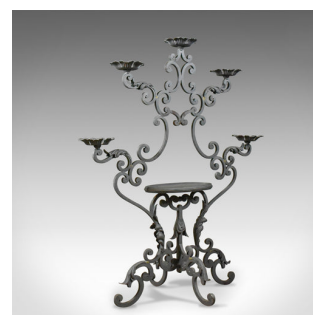

## Pair of Large Florist Plant Stands, Church Candle Holder Late 20th Century

### DESCRIPTION

Our Stock # 10.1812

This is a pair of large florist plant stands in painted iron, suitable for inside or outside or as a church candle holder and dating to the late 20th century.

- Larger than most and very stable
- Attractive 'C' scroll construction
- Standing upon four scrolled legs with acanthus leaf knees
- Five tiered stands, each taking a three inch pot
- Formed in open petal design
- A single and larger lower tier of lipped oval plate design

A pair of magnificent display stands. Solid joints and construction, delivered ready for the home.

Search [London Fine for #10.1812](#) , or scan the QR code for more photos and details

### DIMENSIONS

Max Width: 95cm (37.5")

Max Depth: 46cm (18")

Max Height: 110cm (43.25")

5 x petal dishes to take pot diameters 7.5cm 3" pots

1 x oval plate 30.5cm x 16cm pot min height 11.5cm, max 26cm