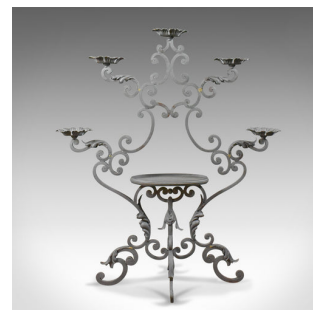

## Pair of Large Florist Plant Stands, Church Candle Holder Late 20th Century

### DESCRIPTION

Our Stock # 10.1812

This is a pair of large florist plant stands in painted iron, suitable for inside or outside or as a church candle holder and dating to the late 20th century.

- Larger than most and very stable
- Attractive 'C' scroll construction
- Standing upon four scrolled legs with acanthus leaf knees
- Five tiered stands, each taking a three inch pot
- Formed in open petal design
- A single and larger lower tier of lipped oval plate design

### DIMENSIONS

Max Width: 95cm (37.5")

Max Depth: 46cm (18")

Max Height: 110cm (43.25")

5 x petal dishes to take pot diameters 7.5cm 3" pots

1 x oval plate 30.5cm x 16cm pot min height 11.5cm, max 26cm