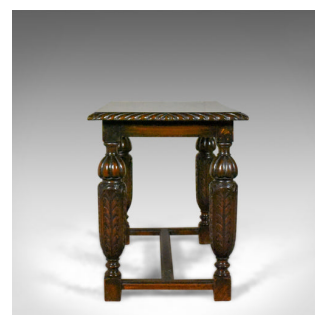

Antique Side or Coffee Table, Edwardian, Jacobean Revival, English Circa 1910

DESCRIPTION

Our Stock # 10.1815

This is an antique side or coffee table, an Edwardian Jacobean revival piece, English circa 1910.

- Warm hues and grain interest in the dark stained English beech
- Quality, deep gadrooned edge moulding over plain frieze
- Raised on four stout, baluster legs united by an 'H' stretcher
- Acanthus leaf carved detail capped with gadrooned covers
- Block feet offer a stable set up for this delightful table

Displaying skilled craftsmanship and good colour throughout. Solid joints and construction, delivered waxed, polished and ready for the home.

Search [London Fine for #10.1815](#), or scan the QR code for more photos and details

DIMENSIONS

Max Width: 84.5cm (33.25")

Max Depth: 48cm (19")

Max Height: 61cm (24")