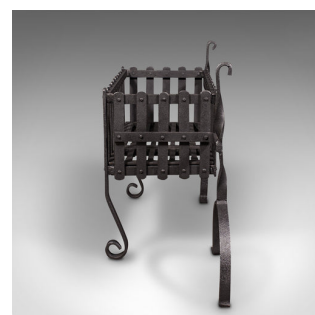

## Antique Free Standing Fire Basket, English, Cast Iron Fireplace, Victorian, 1900

### DESCRIPTION

Our Stock # 18.8845

This is an antique free-standing fire basket. An English, cast iron fireplace, dating to the late Victorian period, circa 1900.

- Superb free-standing fireplace with Gothic revival overtones
- Displaying a desirable aged patina and in good order
- Presented with a good, consistent graphite finish throughout
- Generously sized, self-contained basket with attached fire dogs
- Portcullis fire basket with a trio of removable grates for ease of cleaning
- Pair of distinctive andirons, of twist form with rolled fire spit loops
- Andirons stand upon charming demi-lune front legs, with scrolled toes to rear
- Measures 58cm across the back (22.75"), ideal for the narrower chimney with open hearth

This is a striking antique free-standing fire basket, with pleasing Gothic revival appeal. A treat for the fireplace. Delivered polished and ready for the fireside.

Search [London Fine for #18.8845](#), or scan the QR code for more photos and details