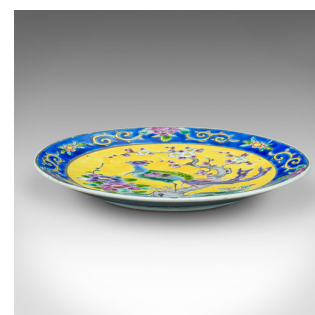

Antique Decorative Plate, Chinese, Display Plate, Famille Jaune, Victorian, Qing

**DESCRIPTION**

Our Stock # 18.8904

This is an antique decorative plate. A Chinese, ceramic display plate with Famille Jaune taste, dating to the late Victorian period, circa 1900.

- Striking yellow and cobalt blue display plate
- Displaying a desirable aged patina and in good order
- Rich blue border contains a bright yellow central ground
- The medallion presents a Bird of Paradise set upon a blossom tree
- Wide flared rim decorated with foliate motif

This is a fascinating antique decorative plate, with great colour and appealing Famille Jaune taste. Delivered polished and ready to display.

Search [London Fine for #18.8904](#), or scan the QR code for more photos and details

**DIMENSIONS**

Max Width: 21.5cm (8.5")

Max Depth: 21.5cm (8.5")

Max Height: 2.5cm (1")

**LIST PRICE**

£575.00