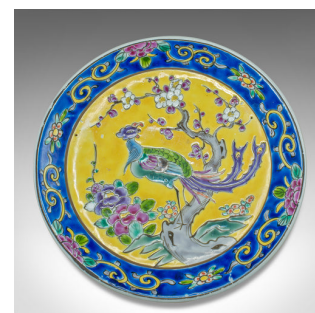

Antique Decorative Plate, Chinese, Display Plate, Famille Jaune, Victorian, Qing

**DESCRIPTION**

Our Stock # 18.8904

This is an antique decorative plate. A Chinese, ceramic display plate with Famille Jaune taste, dating to the late Victorian period, circa 1900.

- Striking yellow and cobalt blue display plate
- Displaying a desirable aged patina and in good order
- Rich blue border contains a bright yellow central ground
- The medallion presents a Bird of Paradise set upon a blossom tree
- Wide flared rim decorated with foliate motif

This is a fascinating antique decorative plate, with great colour and appealing Famille Jaune taste. Delivered polished and ready to display.

Search [London Fine for #18.8904](#), or scan the QR code for more photos and details

**DIMENSIONS**

Max Width: 21.5cm (8.5")

Max Depth: 21.5cm (8.5")

Max Height: 2.5cm (1")

**LIST PRICE**

£575.00