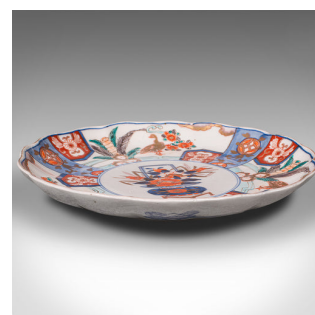

Antique Imari Plate, Japanese, Hand Painted, Ceramic, Serving Dish, Victorian

DESCRIPTION

Our Stock # 18.8917

This is an antique Imari plate. A Japanese hand-painted ceramic serving dish, dating to the late Victorian period, circa 1900.

- Charming example of Imari taste with appealing colour
- Displays a desirable aged patina and in good order
- White ground distinctively accentuated with red and blue hues
- Gently flared rim with wavy scalloped edge
- Central flower bouquet with red petals and blue leaves
- Issuing red decorative panels framing blue bands with gilt coloured medallions
- Green painted leaves add additional colour to the fascia
- Light blue motif adorns the reverse, with circular bands to the foot

This is a fascinating antique Imari plate, replete with typical colour and pattern. Delivered polished and ready for the home.

Search [London Fine for #18.8917](#) , or scan the QR code for more photos and details

DIMENSIONS

Max Width: 21.5cm (8.5")

Max Depth: 21.5cm (8.5")

Max Height: 3cm (1.25")

LIST PRICE

£295.00