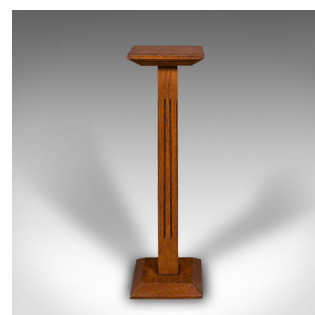

## Antique Portrait Bust Stand, English Oak, Jardiniere, Torchere Column, Victorian

### DESCRIPTION

Our Stock # 18.8921

This is an antique portrait bust stand. An English, oak jardiniere or torchere column, dating to the Victorian period, circa 1880.

- Attractive antique stand, ideal for hosting a portrait bust or figure
- Displaying a desirable aged patina and in good order throughout
- Select oak stocks show fine grain interest and rich caramel hues
- Square plinth top with a size of 12.5cm x 12.5cm (5" x 5")
- Square section column with fluted detail above a tiered plinth foot
- Dressed to the base with a distinctive faux crocodile protective pad

This is an appealing antique portrait bust stand, ideal for display purposes or as a decorative planter or lamp base. Delivered waxed, polished and ready for the home.

Search [London Fine for #18.8921](#), or scan the QR code for more photos and details

### DIMENSIONS

Max Width: 13.5cm (5.25")

Max Depth: 13.5cm (5.25")

Max Height: 45.5cm (18")

Plinth Width: 12.5cm (5")

Plinth Depth: 12.5cm (5")