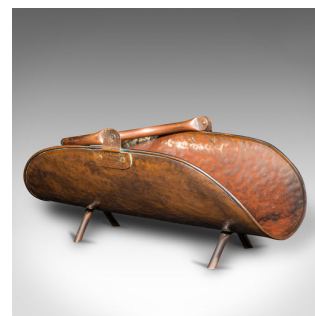

Antique Coal Trugg, English, Copper, Fireside, Fuel Scuttle, Logs, Victorian

**DESCRIPTION**

Our Stock # 18.8911

This is an antique coal trugg. An English, copper fireside fuel scuttle, dating to the Victorian period, circa 1860.

- Fascinating trugg form with wonderful copper tones
- Displays a desirable aged patina and in good original order
- Handbeaten copper presents warm amber hues
- Stout, rolled carry handle, set within shaped brackets
- Raised upon a quartet of distinctive cylindrical feet

This is a charming antique coal trugg, with great colour and appealing handbeaten finish. Ideal for all fuel types. Delivered polished and ready for the fireside.

Search [London Fine for #18.8911](#) , or scan the QR code for more photos and details

DIMENSIONS

Max Width: 34.5cm (13.5")

Max Depth: 58.5cm (23")

Max Height: 46.5cm (18.25")