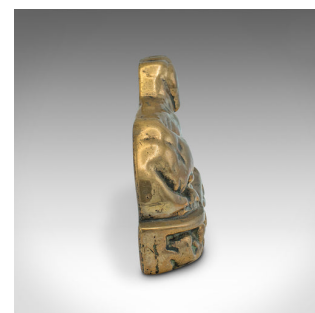

Small Antique Decorative Door Stop, English, Bronze, Labrador, Dog, Victorian

DESCRIPTION

Our Stock # 18.8882
This is a small antique decorative door stop. An English, bronze doorstopper in Labrador Retriever form, dating to the late Victorian period, circa 1900.

- Of pleasing weight and wonderfully polished appearance
- Displays a desirable aged patina and in good original order
- Quality bronze with bright golden tones and tactile finish
- In the form of the faithful friend, the Labrador Retriever
- Suitable for internal doorways, with a reassuring weight of almost 2 lbs (0.93 kg)
- Also a charming desktop item, paperweight or fireside companion piece

This is a wonderful antique decorative door stop, with a distinguished appearance to the polished bronze. Delivered polished and ready to display.

Search [London Fine for #18.8882](#) , or scan the QR code for more photos and details

DIMENSIONS

Max Width: 15cm (6")
Max Depth: 3.5cm (1.5")
Max Height: 9cm (3.5")