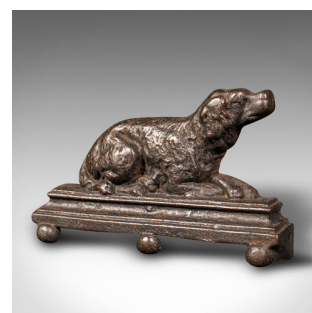

Small Antique Dog Door Stop, English, Iron, Decorative Doorstopper, Victorian

**DESCRIPTION**

Our Stock # 18.8935

This is a small antique dog door stop. An English, cast iron decorative doorstopper in Retriever form, dating to the late Victorian period, circa 1900.

- Charming door stop ideal for the dog lover
- Displaying a desirable aged patina and in good original order
- Cast iron with minimal aged tarnish presents light charcoal coloured tones
- Cast in the form of the dependable Labrador Retriever
- Ideal as a fascinating desktop item, paperweight or fireside companion piece

This is a delightful antique dog door stop, with an endearing appearance. Delivered polished and ready to display.

Search [London Fine for #18.8935](#), or scan the QR code for more photos and details

DIMENSIONS