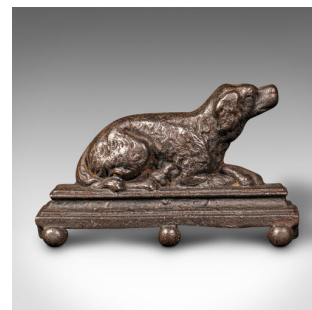

Small Antique Dog Door Stop, English, Iron, Decorative Doorstopper, Victorian

**DESCRIPTION**

Our Stock # 18.8935

This is a small antique dog door stop. An English, cast iron decorative doorstopper in Retriever form, dating to the late Victorian period, circa 1900.

- Charming door stop ideal for the dog lover
- Displaying a desirable aged patina and in good original order
- Cast iron with minimal aged tarnish presents light charcoal coloured tones
- Cast in the form of the dependable Labrador Retriever
- Ideal as a fascinating desktop item, paperweight or fireside companion piece

This is a delightful antique dog door stop, with an endearing appearance. Delivered polished and ready to display.

Search [London Fine for #18.8935](#), or scan the QR code for more photos and details

DIMENSIONS