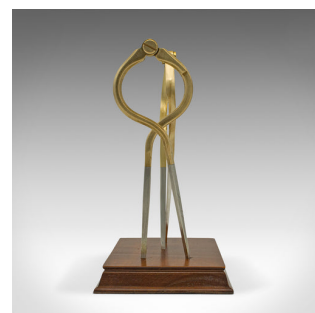

Vintage Captain's Dividers, Display Ornament, Brass, Cartography, Navigation

DESCRIPTION

Our Stock # 18.8926

This is a vintage captain's dividers display ornament. An English, brass cartography navigation tool set upon mahogany plinth, dating to the late 20th century, circa 1970.

- Fascinating desk display piece for the enthusiastic cartographer
- Displaying a desirable aged patina and in good order throughout
- Each divider in polished brass over nickel steel, with appealing golden tones
- Maker's mark to one divider for W&HC, Made in England to the reverse
- Delightfully set upon a quality plinth with tactile protective base

This is an unusual and appealing vintage captain's dividers display ornament, with quality instruments delightfully presented. Delivered waxed, polished and ready for the home.

Search [London Fine for #18.8926](#) , or scan the QR code for more photos and details

DIMENSIONS

Max Width: 16.5cm (6.5")

Max Depth: 10cm (4")

Max Height: 19cm (7.5")

LIST PRICE

£245.00