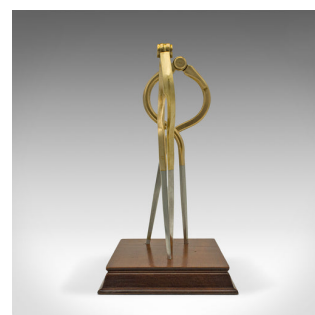

Vintage Captain's Dividers, Display Ornament, Brass, Cartography, Navigation

DESCRIPTION

Our Stock # 18.8926

This is a vintage captain's dividers display ornament. An English, brass cartography navigation tool set upon mahogany plinth, dating to the late 20th century, circa 1970.

- Fascinating desk display piece for the enthusiastic cartographer
- Displaying a desirable aged patina and in good order throughout
- Each divider in polished brass over nickel steel, with appealing golden tones
- Maker's mark to one divider for W&HC, Made in England to the reverse
- Delightfully set upon a quality plinth with tactile protective base

This is an unusual and appealing vintage captain's dividers display ornament, with quality instruments delightfully presented. Delivered waxed, polished and ready for the home.

Search [London Fine for #18.8926](#) , or scan the QR code for more photos and details

DIMENSIONS

Max Width: 16.5cm (6.5")

Max Depth: 10cm (4")

Max Height: 19cm (7.5")

LIST PRICE

£245.00