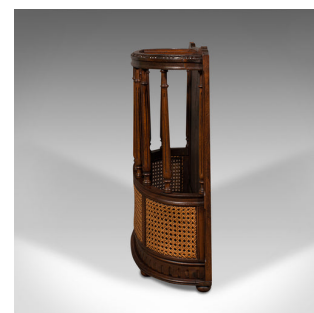

Antique Demi Lune Stick Stand, French, Bergere, Hall, Umbrella Rack, Edwardian

DESCRIPTION

Our Stock # 18.8896

This is an antique demi-lune stick stand. A French, beech and bergère 3-division umbrella rack with drip tray, dating to the Edwardian period, circa 1910.

- Delightful French elegance for the reception hall
- Displays a desirable aged patina and in good order
- Select beech shows fine grain interest and warm caramel hues
- Quality bergère panels to the lower fascia in warm saffron colours
- Of demi-lune form, arranged as a trio of divisions
- Upper rail decorated with quality carved beading
- Arcading decorates the upper with turned columns
- Removable drip tray to the rear for ease of emptying

This is a superb antique demi-lune stick stand, with delightful colour and quality finish. Solid joints and construction, delivered waxed, polished and ready for the hallway.

Search [London Fine for #18.8896](#) , or scan the QR code for more photos and details

DIMENSIONS

Max Width: 74cm (29.25")

Max Depth: 22.5cm (8.75")

Max Height: 68.5cm (27")