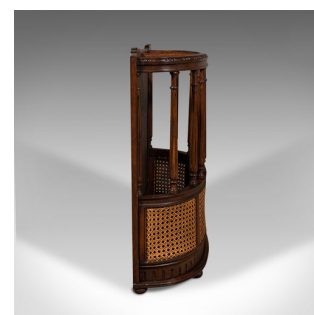

Antique Demi Lune Stick Stand, French, Bergere, Hall, Umbrella Rack, Edwardian

DESCRIPTION

Our Stock # 18.8896

This is an antique demi-lune stick stand. A French, beech and bergère 3-division umbrella rack with drip tray, dating to the Edwardian period, circa 1910.

- Delightful French elegance for the reception hall
- Displays a desirable aged patina and in good order
- Select beech shows fine grain interest and warm caramel hues
- Quality bergère panels to the lower fascia in warm saffron colours
- Of demi-lune form, arranged as a trio of divisions
- Upper rail decorated with quality carved beading
- Arcading decorates the upper with turned columns
- Removable drip tray to the rear for ease of emptying

This is a superb antique demi-lune stick stand, with delightful colour and quality finish. Solid joints and construction, delivered waxed, polished and ready for the hallway.

Search [London Fine for #18.8896](#) , or scan the QR code for more photos and details

DIMENSIONS

Max Width: 74cm (29.25")

Max Depth: 22.5cm (8.75")

Max Height: 68.5cm (27")