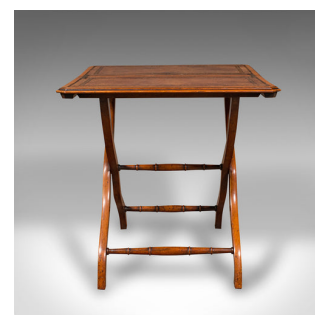

Antique Folding Writing Table, English, Walnut, Side, Serving, Victorian, C.1880

DESCRIPTION

Our Stock # 18.8930

This is an antique folding writing table. An English, walnut carriage, side or serving table, dating to the Victorian period, circa 1880.

- Graceful and interesting, with wonderful versatility for any room
- Displays a desirable aged patina and in good original order
- Select walnut stocks show fine grain interest and warm caramel hues
- Of folding form, with twist latch below, folding across the centreline upon brass hinges
- Gently tiered top with an inset writing skiver, double tooled and embossed in tan leather
- Distinctive serpentine legs in striking X-form, united by turned baluster rails

This is a fascinating and attractive antique folding writing table, with wonderful colour and ideal throughout the house. Solid joints and construction, delivered waxed, polished and ready for the home.

Search [London Fine for #18.8930](#), or scan the QR code for more photos and details

DIMENSIONS

Max Width: 61cm (24")

Max Depth: 61cm (24")

Max Height: 62.5cm (24.5")