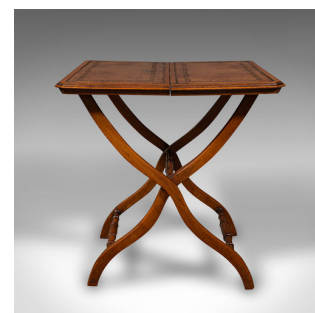

Antique Folding Writing Table, English, Walnut, Side, Serving, Victorian, C.1880

DESCRIPTION

Our Stock # 18.8930

This is an antique folding writing table. An English, walnut carriage, side or serving table, dating to the Victorian period, circa 1880.

- Graceful and interesting, with wonderful versatility for any room
- Displays a desirable aged patina and in good original order
- Select walnut stocks show fine grain interest and warm caramel hues
- Of folding form, with twist latch below, folding across the centreline upon brass hinges
- Gently tiered top with an inset writing skiver, double tooled and embossed in tan leather
- Distinctive serpentine legs in striking X-form, united by turned baluster rails

This is a fascinating and attractive antique folding writing table, with wonderful colour and ideal throughout the house. Solid joints and construction, delivered waxed, polished and ready for the home.

Search [London Fine for #18.8930](#), or scan the QR code for more photos and details

DIMENSIONS

Max Width: 61cm (24")

Max Depth: 61cm (24")

Max Height: 62.5cm (24.5")