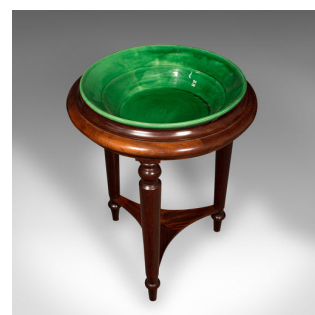

Antique Decorative Wash Stand, English, Jardiniere, Planter Frame, Regency,
1820

DESCRIPTION

Our Stock # 18.7620

This is an antique decorative wash stand. An English, mahogany and ceramic jardiniere or planter frame, dating to the Regency period and later, circa 1820.

- Charismatic and versatile with superb colour for decorative appeal
- Displays a desirable aged patina and in good order
- Select stocks to the distinctive frame show fine grain interest
- Rich russet hues add warmth in contrast to the verdant green ceramic
- Of generous size, the later wash bowl ideal for decorative planting
- Tapering within the circular frame from 47.5cm diameter to 41cm at the lower edge (18.75" - 16.25")
- Raised upon a trio of gently tapered legs with turned collars to the shoulder and ankle
- Fascinating triform under tier unites each leg

This is a delightful antique decorative wash stand, graced with superb colour and bold forms. Solid joints and construction, delivered waxed, polished and ready for the home.

Search [London Fine for #18.7620](#), or scan the QR code for more photos and details

DIMENSIONS

- Max Width: 61cm (24")
- Max Depth: 61cm (24")
- Max Height: 80.5cm (31.75")
- Bowl Diameter: 51cm (20")
- Bowl Height: 13cm (5")

LIST PRICE

£1,495.00