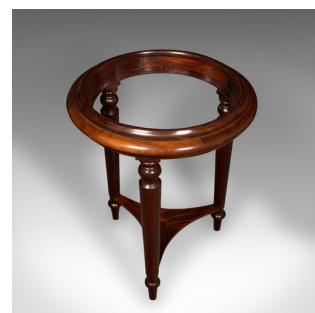

Antique Decorative Wash Stand, English, Jardiniere, Planter Frame, Regency,
1820

DESCRIPTION

Our Stock # 18.7620

This is an antique decorative wash stand. An English, mahogany and ceramic jardiniere or planter frame, dating to the Regency period and later, circa 1820.

- Charismatic and versatile with superb colour for decorative appeal
- Displays a desirable aged patina and in good order
- Select stocks to the distinctive frame show fine grain interest
- Rich russet hues add warmth in contrast to the verdant green ceramic
- Of generous size, the later wash bowl ideal for decorative planting
- Tapering within the circular frame from 47.5cm diameter to 41cm at the lower edge (18.75" - 16.25")
- Raised upon a trio of gently tapered legs with turned collars to the shoulder and ankle
- Fascinating triform under tier unites each leg

This is a delightful antique decorative wash stand, graced with superb colour and bold forms. Solid joints and construction, delivered waxed, polished and ready for the home.

Search [London Fine for #18.7620](#), or scan the QR code for more photos and details

DIMENSIONS

- Max Width: 61cm (24")
- Max Depth: 61cm (24")
- Max Height: 80.5cm (31.75")
- Bowl Diameter: 51cm (20")
- Bowl Height: 13cm (5")

LIST PRICE

£1,495.00