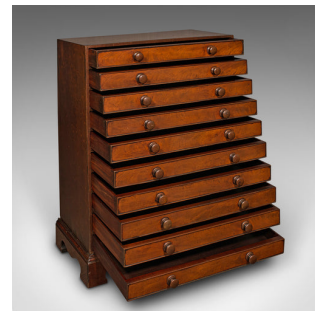

Antique Specimen Chest, English, Collector's Chest of Drawers, Georgian, C.1800

DESCRIPTION

Our Stock # 18.8929

This is an antique specimen chest. An English, mahogany suite of collector's drawers, dating to the Georgian period, circa 1800.

- Arrangement of ten drawers offers a comprehensive suite for the collector
- Displays a desirable aged patina and in good order
- Select stocks present fine grain interest and rich caramel hues
- Each drawer dressed with pairs of bold, circular pulls
- Raised upon a quartet of shaped bracket feet with serpentine front apron

This is a delightful antique specimen chest, offering appealing and tasteful storage for the discerning collector. Solid joints and construction, delivered waxed, polished and ready for the home.

Search [London Fine for #18.8929](#) , or scan the QR code for more photos and details

DIMENSIONS

Max Width: 71.5cm (28.25")
 Max Depth: 35cm (13.75")
 Max Height: 88cm (34.75")
 Drawer Width: 62.5cm (24.5")
 Drawer Depth: 28cm (11")
 Drawer Height: 5cm (2")

LIST PRICE

£2,750.00