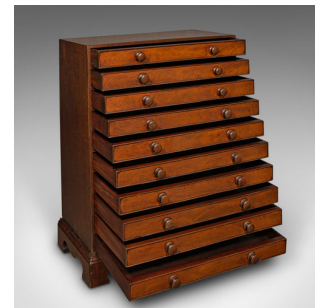

Antique Specimen Chest, English, Collector's Chest of Drawers, Georgian, C.1800

**DESCRIPTION**

Our Stock # 18.8929

This is an antique specimen chest. An English, mahogany suite of collector's drawers, dating to the Georgian period, circa 1800.

- Arrangement of ten drawers offers a comprehensive suite for the collector
- Displays a desirable aged patina and in good order
- Select stocks present fine grain interest and rich caramel hues
- Each drawer dressed with pairs of bold, circular pulls
- Raised upon a quartet of shaped bracket feet with serpentine front apron

This is a delightful antique specimen chest, offering appealing and tasteful storage for the discerning collector. Solid joints and construction, delivered waxed, polished and ready for the home.

Search [London Fine for #18.8929](#) , or scan the QR code for more photos and details

**DIMENSIONS**

- Max Width: 71.5cm (28.25")
- Max Depth: 35cm (13.75")
- Max Height: 88cm (34.75")
- Drawer Width: 62.5cm (24.5")
- Drawer Depth: 28cm (11")
- Drawer Height: 5cm (2")

**LIST PRICE**

£2,750.00