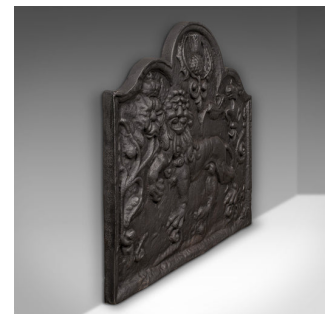

Antique Relief Fire Back, English, Iron, Fireplace, Carolean Revival, Victorian

**DESCRIPTION**

Our Stock # 18.8890

This is an antique relief fire back. An English, cast iron decorative fireplace reflector with Carolean taste, dating to the late Victorian period, circa 1900.

- Charmingly ornate cast fire back with superb lion motif
- Displays a desirable aged patina and in good order
- Pleasingly heavy cast iron with a thickness of 3cm (1.25")
- Graphite finish in good, consistent order throughout
- Copious heraldic decoration to the decorative relief
- Proud lion masque set within a foliate scene, full of character
- Thistle with scrolled detail to the centre, with crowned fleur-de-lys to the side
- Annotated 1641, placing the revival taste within the Carolean period (Charles I; 1625 - 1649)

This is a charming antique relief fire back, with great detail and 17th century revival taste. Delivered polished and ready for the fireplace.

Search [London Fine for #18.8890](#) , or scan the QR code for more photos and details

**DIMENSIONS**

Max Width: 76cm (30")

Max Depth: 3cm (1.25")

Max Height: 67.5cm (26.5")