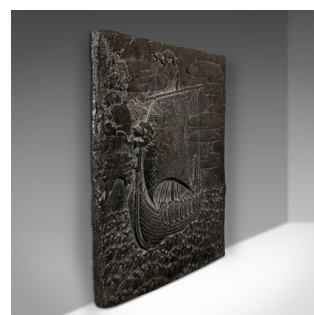

## Antique Decorative Lead Plaque, Scandinavian, Viking, Arts and Crafts, Victorian

### DESCRIPTION

Our Stock # 18.8952

This is a heavy antique decorative lead plaque. A Scandinavian, relief panel with Viking long ship scene, dating to the Arts & Crafts movement of the late Victorian period, circa 1900.

- Fascinating lead panel, with superb decorative appeal
- Displays a desirable aged patina commensurate with age
- Pleasingly heavy lead, with a weight of 11.96 kg (26 lb)
- Mottled finish presents a palette of grey and brown hues
- Striking long ship with billowing sail, upon a tumultuous open sea

This is a distinctive antique decorative lead plaque, with a delightful Viking scene in relief. Substantial lead weight with appealing weathered finish. Delivered ready to display.

Search [London Fine for #18.8952](#), or scan the QR code for more photos and details