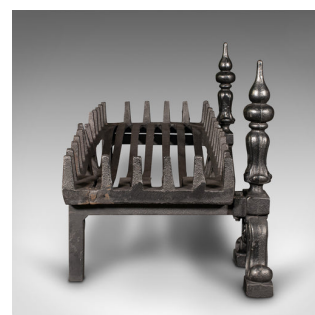

Vintage Fireplace Set, English, Cast Iron, Fire Basket, Andirons, Mid Century

DESCRIPTION

Our Stock # 18.8976

This is a vintage fireplace set. An English, cast iron fire basket with andirons, dating to the mid 20th century, circa 1940.

- Of traditional taste, and shallow proportion
- Displays a desirable aged patina and in good order
- Wide fire basket with a good, consistent graphite finish throughout
- Attractive fire dogs with Art Nouveau revival overtones
- The fire basket with a distinctive barbed tooth edge
- Turned balusters over inverted acanthus bulb motif adorn the andirons
- Raised upon graceful scrolled cabriole feet to the front
- The basket resting upon the outstretched support arm with a square rear foot

This is an attractive vintage fireplace with a distinctive fire basket, and a graceful pair of fire dogs. Suitable for all fuel types. Delivered polished and ready for the fire side.

Search [London Fine for #18.8976](#) , or scan the QR code for more photos and details