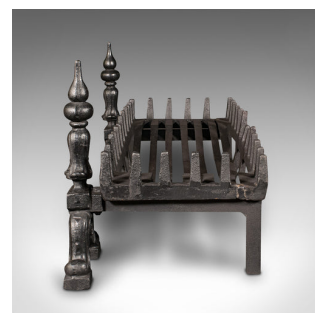

Vintage Fireplace Set, English, Cast Iron, Fire Basket, Andirons, Mid Century

DESCRIPTION

Our Stock # 18.8976

This is a vintage fireplace set. An English, cast iron fire basket with andirons, dating to the mid 20th century, circa 1940.

- Of traditional taste, and shallow proportion
- Displays a desirable aged patina and in good order
- Wide fire basket with a good, consistent graphite finish throughout
- Attractive fire dogs with Art Nouveau revival overtones
- The fire basket with a distinctive barbed tooth edge
- Turned balusters over inverted acanthus bulb motif adorn the andirons
- Raised upon graceful scrolled cabriole feet to the front
- The basket resting upon the outstretched support arm with a square rear foot

This is an attractive vintage fireplace with a distinctive fire basket, and a graceful pair of fire dogs. Suitable for all fuel types. Delivered polished and ready for the fire side.

Search [London Fine for #18.8976](#) , or scan the QR code for more photos and details