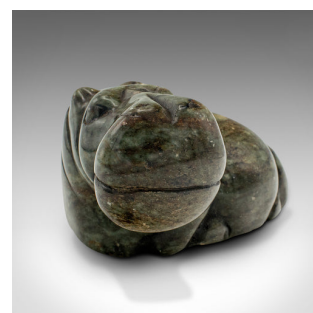

Small Antique Hippopotamus Figure, African, Soapstone, Hand Carved, Victorian

DESCRIPTION

Our Stock # 18.8954

This is a small antique hippopotamus figure. An African, hand-carved soapstone animal, dating to the late Victorian period, circa 1900.

- Adorable and jovial, with superb stone interest
- Displays a desirable aged patina throughout
- Soapstone presents mottled tones with green and deep golden hues
- Charming face with a broad smile creates an endearing look
- Naive grooved pattern to the rounded base

This is a fascinating antique hippo figure, with wonderful colour and tactile feel in the hand. Delivered polished and ready to enjoy.

Search [London Fine for #18.8954](#), or scan the QR code for more photos and details