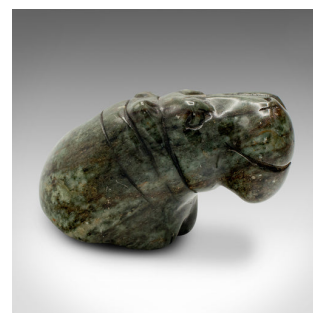

Small Antique Hippopotamus Figure, African, Soapstone, Hand Carved, Victorian

DESCRIPTION

Our Stock # 18.8954

This is a small antique hippopotamus figure. An African, hand-carved soapstone animal, dating to the late Victorian period, circa 1900.

- Adorable and jovial, with superb stone interest
- Displays a desirable aged patina throughout
- Soapstone presents mottled tones with green and deep golden hues
- Charming face with a broad smile creates an endearing look
- Naive grooved pattern to the rounded base

This is a fascinating antique hippo figure, with wonderful colour and tactile feel in the hand. Delivered polished and ready to enjoy.

Search [London Fine for #18.8954](#), or scan the QR code for more photos and details