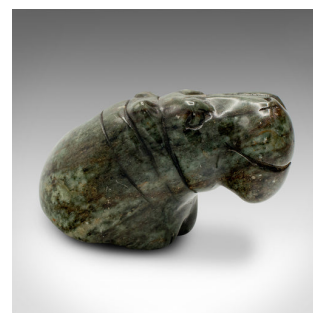

Small Antique Hippopotamus Figure, African, Soapstone, Hand Carved, Victorian

DESCRIPTION

Our Stock # 18.8954

This is a small antique hippopotamus figure. An African, hand-carved soapstone animal, dating to the late Victorian period, circa 1900.

- Adorable and jovial, with superb stone interest
- Displays a desirable aged patina throughout
- Soapstone presents mottled tones with green and deep golden hues
- Charming face with a broad smile creates an endearing look
- Naive grooved pattern to the rounded base

This is a fascinating antique hippo figure, with wonderful colour and tactile feel in the hand. Delivered polished and ready to enjoy.

Search [London Fine for #18.8954](#), or scan the QR code for more photos and details