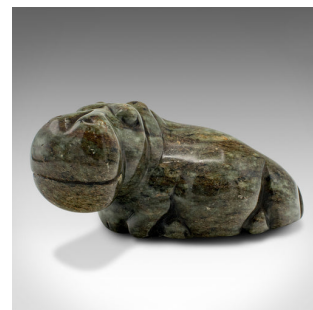

Small Antique Hippopotamus Figure, African, Soapstone, Hand Carved, Victorian

DESCRIPTION

Our Stock # 18.8954

This is a small antique hippopotamus figure. An African, hand-carved soapstone animal, dating to the late Victorian period, circa 1900.

- Adorable and jovial, with superb stone interest
- Displays a desirable aged patina throughout
- Soapstone presents mottled tones with green and deep golden hues
- Charming face with a broad smile creates an endearing look
- Naive grooved pattern to the rounded base

This is a fascinating antique hippo figure, with wonderful colour and tactile feel in the hand. Delivered polished and ready to enjoy.

Search [London Fine for #18.8954](#), or scan the QR code for more photos and details