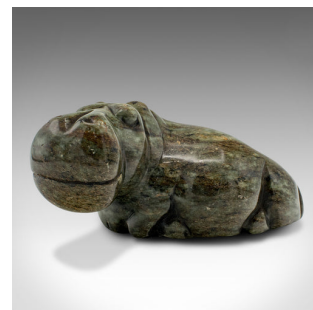

Small Antique Hippopotamus Figure, African, Soapstone, Hand Carved, Victorian

DESCRIPTION

Our Stock # 18.8954

This is a small antique hippopotamus figure. An African, hand-carved soapstone animal, dating to the late Victorian period, circa 1900.

- Adorable and jovial, with superb stone interest
- Displays a desirable aged patina throughout
- Soapstone presents mottled tones with green and deep golden hues
- Charming face with a broad smile creates an endearing look
- Naive grooved pattern to the rounded base

This is a fascinating antique hippo figure, with wonderful colour and tactile feel in the hand. Delivered polished and ready to enjoy.

Search [London Fine for #18.8954](#), or scan the QR code for more photos and details