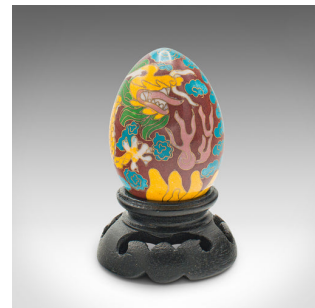

Small Vintage Cloisonne Decorative Egg, Chinese, Enamelled, Ornament, Circa 1970

DESCRIPTION

Our Stock # 18.8998

This is a small vintage cloisonné decorative egg. A Chinese, enamelled ornament on ebonised display stand, dating to the late 20th century, circa 1970.

- Colourful decorative egg with charming dragon decor
- Displays a desirable aged patina and in good order
- Deep red ground accentuated with a bright palette of blue and yellow
- Gilt hues outline the dragon and cloud-form motif
- Sits proudly upon an ebonised display stand with serpentine form

This is a charming vintage cloisonné decorative egg, with great colour and strong Oriental taste. Perfect for a small display shelf or the desktop. Delivered polished and ready to enjoy.

Search [London Fine for #18.8998](#), or scan the QR code for more photos and details