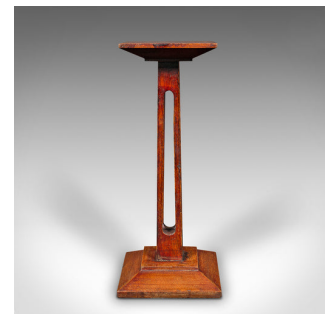

Small Antique Statue Stand, English, Oak, Pedestal, Torchere Column, Victorian

DESCRIPTION

Our Stock # 18.8996

This is a small antique statue stand. An English, oak pedestal or torchere column, dating to the late Victorian period, circa 1890.

- Present small objects or statues in excellent Victorian taste
- Displays a desirable aged patina and in good original order
- Oak stocks show fine grain interest and deep russet hues
- The plinth top offering a size of 11cm x 11cm (4.25" x 4.25")
- Gently tapered support with hollow atrium above a tiered plinth foot
- Dressed beneath with a distinctive faux crocodile protective pad

This is a charming antique statue stand, with appealing colour and craftsmanship. Delivered waxed, polished and ready for the home.

Search [London Fine for #18.8996](#) , or scan the QR code for more photos and details

DIMENSIONS

Max Width: 12.5cm (5")
 Max Depth: 12.5cm (5")
 Max Height: 30.5cm (12")
 Plinth Width: 11cm (4.25")
 Plinth Depth: 11cm (4.25")

LIST PRICE

£290.00