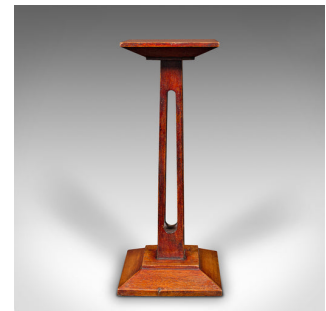

Small Antique Statue Stand, English, Oak, Pedestal, Torchere Column, Victorian

DESCRIPTION

Our Stock # 18.8996

This is a small antique statue stand. An English, oak pedestal or torchere column, dating to the late Victorian period, circa 1890.

- Present small objects or statues in excellent Victorian taste
- Displays a desirable aged patina and in good original order
- Oak stocks show fine grain interest and deep russet hues
- The plinth top offering a size of 11cm x 11cm (4.25" x 4.25")
- Gently tapered support with hollow atrium above a tiered plinth foot
- Dressed beneath with a distinctive faux crocodile protective pad

This is a charming antique statue stand, with appealing colour and craftsmanship. Delivered waxed, polished and ready for the home.

Search [London Fine for #18.8996](#) , or scan the QR code for more photos and details

DIMENSIONS

Max Width: 12.5cm (5")
 Max Depth: 12.5cm (5")
 Max Height: 30.5cm (12")
 Plinth Width: 11cm (4.25")
 Plinth Depth: 11cm (4.25")

LIST PRICE

£290.00