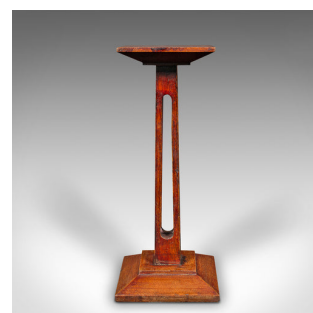

Small Antique Statue Stand, English, Oak, Pedestal, Torchere Column, Victorian

**DESCRIPTION**

Our Stock # 18.8996

This is a small antique statue stand. An English, oak pedestal or torchere column, dating to the late Victorian period, circa 1890.

- Present small objects or statues in excellent Victorian taste
- Displays a desirable aged patina and in good original order
- Oak stocks show fine grain interest and deep russet hues
- The plinth top offering a size of 11cm x 11cm (4.25" x 4.25")
- Gently tapered support with hollow atrium above a tiered plinth foot
- Dressed beneath with a distinctive faux crocodile protective pad

This is a charming antique statue stand, with appealing colour and craftsmanship. Delivered waxed, polished and ready for the home.

Search [London Fine for #18.8996](#) , or scan the QR code for more photos and details

**DIMENSIONS**

Max Width: 12.5cm (5")  
 Max Depth: 12.5cm (5")  
 Max Height: 30.5cm (12")  
 Plinth Width: 11cm (4.25")  
 Plinth Depth: 11cm (4.25")

**LIST PRICE**

£290.00