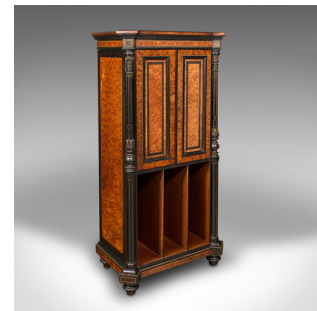

## Antique Gentleman's Folio Cabinet, English, Birds Eye Maple, Decorative, Regency

### DESCRIPTION

Our Stock # 18.8971

This is an antique gentleman's folio cabinet. An English, bird's eye maple and walnut decorative cupboard, dating to the Regency period, circa 1820.

- Exceptional craftsmanship and of superior material quality
- Displays a desirable aged patina and in good order
- Striking bird's eye maple presents wondrous grain interest
- Warm caramel hues beam against ebonised walnut stocks
- Distinctive canted corners forming a fascinating impression
- Pair of upper doors, with field panels over a trio of lower compartments
- Dressed with an inset brass-lined lock, in working order – key present
- Further beading accentuates the field panelling, adjacent to fine boxwood stringing
- Opening to reveal a quartet of sliding folio trays, presenting deep russet hues
  - Ebonised pilasters frame the doors, with turned collars, beaded detail and gilt accents
- Generous lower storage in the form of three, tall sleeves, ideal for records

### DIMENSIONS

- Max Width: 60.5cm (23.75")
- Max Depth: 40.5cm (16")
- Max Height: 117cm (46")
- Folio Slide Width: 39cm (15.25")
- Folio Slide Depth: 27cm (10.75")
- Folio Slide Height: 2.5cm (1")
- Lower Compartment Width: 12.5cm (5")
- Lower Compartment Depth: 32cm (12.5")
- Lower Compartment Height: 40.5cm (16")