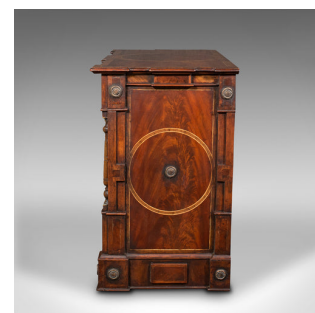

Vintage Decorative Chest of Drawers, English, Drawing Room, Georgian Revival

DESCRIPTION

Our Stock # 18.8972

This is a vintage decorative chest of drawers. An English, mahogany and walnut drawing room storage cabinet in Georgian revival taste using quality antique stock, dating to the second half of the 20th century.

- Striking and of fine craftsmanship, a chest of drawers of some distinction
- Displays a desirable aged patina in good original order throughout
- Select stocks show fine grain interest and deep russet hues
- Accentuated with lighter walnut and boxwood stringing
- Arrangement of six drawers, three narrow over three, graduated full-width items
- Each dressed with ormolu drop handles over aged backplates with gothic overtones
- Quality drawer boxes with deep fascia, each in pleasingly clean order
- Shaped ormolu lock escutcheons to each drawer – keys absent
- Bold, shaped top hosts superb circular marquetrie with quarter bookmatched figuring
- Pair of pilasters enhanced with brass caps frame the drawer fronts
- Trio of brass mounts adorn the lower fascia, decorated with traditional motif

Search [London Fine for #18.8972](#) , or scan the QR code for more photos and details

DIMENSIONS

- Max Width: 104.5cm (41.25")
- Max Depth: 54.5cm (21.5")
- Max Height: 87cm (34.25")
- Graduated Drawers Width: 85.5cm (33.75")
- Graduated Drawers Depth: 34.5cm (13.5")
- Upper Graduated Drawer Height: 10.5cm (4.25")
- Middle Graduated Drawer Height: 13.5cm (5.25")
- Lower Graduated Drawer Height: 16cm (6.25")