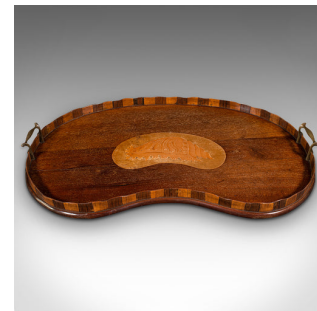

Antique Butler's Serving Tray, English, Afternoon Tea Platter, Regency, C.1820

DESCRIPTION

Our Stock # 18.8973

This is an antique butler's serving tray. An English, mahogany and walnut afternoon tea platter with boxwood inlay, dating to the Regency period, circa 1820.

- Fascinating kidney shaped tray with delightful quality and appearance
- Displays a desirable aged patina and in good order throughout
- Select stocks show fine grain interest and deep caramel hues
- Shaped inlay to centre with superb boxwood shell motif
- Dressed with a pair of shaped brass handles over the wavy edge rim
- Finished with a protective faux crocodile cushion to the base

This is an appealing antique butler's serving tray, with wonderful craftsmanship and a fine appearance. Perfect for afternoon tea or serving favourite tipples in the drawing room. Solid joints and construction, delivered waxed, polished and ready for the home.

Search [London Fine for #18.8973](#), or scan the QR code for more photos and details

DIMENSIONS

- Max Width: 60.5cm (23.75")
- Max Depth: 37.5cm (14.75")
- Max Height: 5.5cm (2.25")
- Internal Width: 56.5cm (22.25")
- Internal Depth: 32.5cm (12.75")
- Internal Height: 46cm (18")