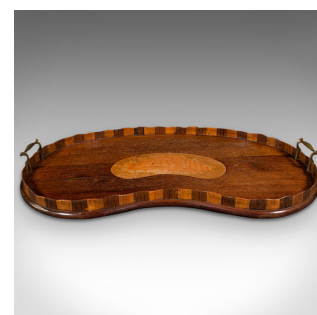

Antique Butler's Serving Tray, English, Afternoon Tea Platter, Regency, C.1820

DESCRIPTION

Our Stock # 18.8973

This is an antique butler's serving tray. An English, mahogany and walnut afternoon tea platter with boxwood inlay, dating to the Regency period, circa 1820.

- Fascinating kidney shaped tray with delightful quality and appearance
- Displays a desirable aged patina and in good order throughout
- Select stocks show fine grain interest and deep caramel hues
- Shaped inlay to centre with superb boxwood shell motif
- Dressed with a pair of shaped brass handles over the wavy edge rim
- Finished with a protective faux crocodile cushion to the base

This is an appealing antique butler's serving tray, with wonderful craftsmanship and a fine appearance. Perfect for afternoon tea or serving favourite tipples in the drawing room. Solid joints and construction, delivered waxed, polished and ready for the home.

Search [London Fine for #18.8973](#), or scan the QR code for more photos and details

DIMENSIONS

- Max Width: 60.5cm (23.75")
- Max Depth: 37.5cm (14.75")
- Max Height: 5.5cm (2.25")
- Internal Width: 56.5cm (22.25")
- Internal Depth: 32.5cm (12.75")
- Internal Height: 46cm (18")