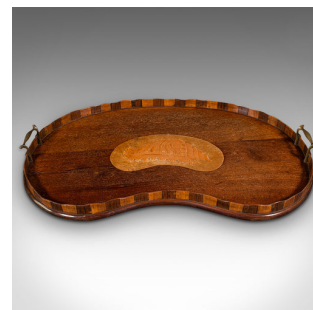

Antique Butler's Serving Tray, English, Afternoon Tea Platter, Regency, C.1820

DESCRIPTION

Our Stock # 18.8973

This is an antique butler's serving tray. An English, mahogany and walnut afternoon tea platter with boxwood inlay, dating to the Regency period, circa 1820.

- Fascinating kidney shaped tray with delightful quality and appearance
- Displays a desirable aged patina and in good order throughout
- Select stocks show fine grain interest and deep caramel hues
- Shaped inlay to centre with superb boxwood shell motif
- Dressed with a pair of shaped brass handles over the wavy edge rim
- Finished with a protective faux crocodile cushion to the base

This is an appealing antique butler's serving tray, with wonderful craftsmanship and a fine appearance. Perfect for afternoon tea or serving favourite tipples in the drawing room. Solid joints and construction, delivered waxed, polished and ready for the home.

Search [London Fine for #18.8973](#), or scan the QR code for more photos and details

DIMENSIONS

Max Width: 60.5cm (23.75")
 Max Depth: 37.5cm (14.75")
 Max Height: 5.5cm (2.25")
 Internal Width: 56.5cm (22.25")
 Internal Depth: 32.5cm (12.75")
 Internal Height: 46cm (18")