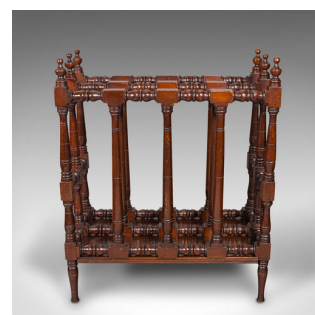

Antique Bobbin Turned Canterbury, English, Newspaper Rack, Edwardian, Circa 1910

DESCRIPTION

Our Stock # 18.8989

This is an antique bobbin-turned Canterbury. An English, mahogany newspaper rack, dating to the Edwardian period, circa 1910.

- Traditionally appealing Canterbury with charming carved details
- Displays a desirable aged patina and in good order
- Select stocks present deep caramel hues and fine grain interest
- Miniature finials and turned sections add decoration to the frame
- Raised upon a quartet of tapering circular feet at each corner

This is a delightful antique bobbin-turned Canterbury rack, with appealing colour and traditional appearance. Solid joints and construction, delivered waxed, polished and ready for the home.

Search [London Fine for #18.8989](#) , or scan the QR code for more photos and details

DIMENSIONS

Max Width: 40cm (15.75")
 Max Depth: 20cm (7.75")
 Max Height: 49cm (19.25")
 Segment Width: 35.5cm (14")
 Segment Depth: 6.5cm (2.5")
 Segment Height: 33cm (13")