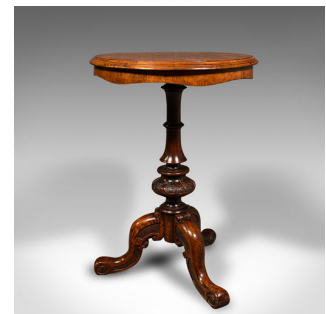

Antique Lamp Table, English Burr Walnut, Decorative, Occasional, Early Victorian

DESCRIPTION

Our Stock # 18.9037

This is an antique lamp table. An English, burr walnut rotary top decorative occasional table, dating to the early Victorian period, circa 1840.

- Accentuate any room with this striking circular table
- Displays a desirable aged patina and in superb order
- Quality burr walnut presents excellent grain interest
- Rich caramel hues beam splendidly beneath a wax polish finish
- Captivating octet book-matching to the highly distinctive rotary top
- Gently rolled edges situated above a delightful wavy sash apron
- Raised upon a stout support column, adorned with turned collars and leaf carved cup
- Attractive trio of cabriole legs terminate in scroll detailed toes

This is an exceptional antique lamp table, graced with beautiful craftsmanship and excellent material choices. Sure to enhance any room in the house. Solid joints and construction, delivered waxed, polished and ready for the home.

Search [London Fine for #18.9037](#), or scan the QR code for more photos and details

DIMENSIONS

Max Width: 51.5cm (20.25")

Max Depth: 51.5cm (20.25")

Max Height: 71.5cm (28.25")

LIST PRICE

£1,495.00