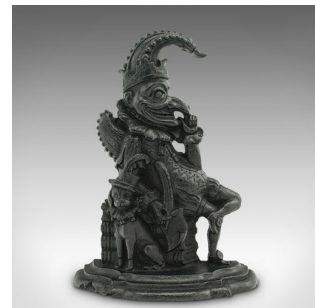

Antique Mr Punch Doorstop, English, Cast Iron, Figure, Door Keeper, Victorian

DESCRIPTION

Our Stock # 18.9044

This is an antique Mr. Punch doorstop. An English, cast iron figurative door keeper, dating to the Victorian period, circa 1880.

Originating in the commedia dell'arte of 16th century Italy, Punchinello came to be known as Mr. Punch, his first recorded appearance occurring in May 1662.

- Strikingly cast, with a wonderful character and endearing detail
- Displays a desirable aged patina, a minor loss to lower edge under inspection
- Quality cast iron replete with fine form, and presenting a consistent graphite finish
- Pleasingly robust and substantial with a weight of 3.35kg (7.36 lb)
- Mr. Punch sits atop a pile of books, a faithful dog by his side
- Slyly, the figure is shown 'cocking a snook' with his left hand against his nose
- Dressed in fine robes, his right hand holding a feathered quill and piece of paper
- Late Victorian 'diamond' registered design mark imprint visible to paper

This is a fascinating antique Mr. Punch doorstop, graced with bountiful character and detail. Of appealing weight and quality appearance. Delivered polished and ready to serve.

DIMENSIONS

Max Width: 23.5cm (9.25")