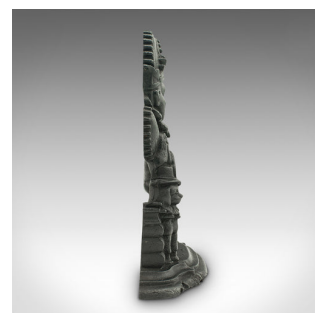

Antique Mr Punch Doorstop, English, Cast Iron, Figure, Door Keeper, Victorian

**DESCRIPTION**

Our Stock # 18.9044  
 This is an antique Mr. Punch doorstop. An English, cast iron figurative door keeper, dating to the Victorian period, circa 1880.  
 Originating in the commedia dell'arte of 16th century Italy, Punchinello came to be known as Mr. Punch, his first recorded appearance occurring in May 1662.

- Strikingly cast, with a wonderful character and endearing detail
- Displays a desirable aged patina, a minor loss to lower edge under inspection
- Quality cast iron replete with fine form, and presenting a consistent graphite finish
- Pleasingly robust and substantial with a weight of 3.35kg (7.36 lb)
- Mr. Punch sits atop a pile of books, a faithful dog by his side
- Slyly, the figure is shown 'cocking a snook' with his left hand against his nose
- Dressed in fine robes, his right hand holding a feathered quill and piece of paper
- Late Victorian 'diamond' registered design mark imprint visible to paper

This is a fascinating antique Mr. Punch doorstop, graced with bountiful character and detail. Of appealing weight and quality appearance. Delivered polished and ready to serve.

**DIMENSIONS**

Max Width: 23.5cm (9.25")  
 Max Depth: 9cm (3.5")  
 Max Height: 31.5cm (12.5")