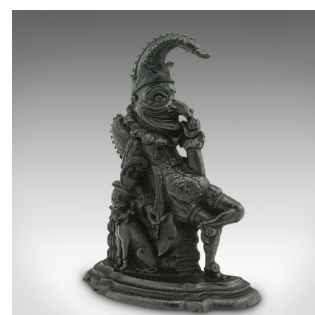

Antique Mr Punch Doorstop, English, Cast Iron, Figure, Door Keeper, Victorian

**DESCRIPTION**

Our Stock # 18.9044  
 This is an antique Mr. Punch doorstop. An English, cast iron figurative door keeper, dating to the Victorian period, circa 1880.  
 Originating in the commedia dell'arte of 16th century Italy, Punchinello came to be known as Mr. Punch, his first recorded appearance occurring in May 1662.

- Strikingly cast, with a wonderful character and endearing detail
- Displays a desirable aged patina, a minor loss to lower edge under inspection
- Quality cast iron replete with fine form, and presenting a consistent graphite finish
- Pleasingly robust and substantial with a weight of 3.35kg (7.36 lb)
- Mr. Punch sits atop a pile of books, a faithful dog by his side
- Slyly, the figure is shown 'cocking a snook' with his left hand against his nose
- Dressed in fine robes, his right hand holding a feathered quill and piece of paper
- Late Victorian 'diamond' registered design mark imprint visible to paper

This is a fascinating antique Mr. Punch doorstop, graced with bountiful character and detail. Of appealing weight and quality appearance. Delivered polished and ready to serve.

**DIMENSIONS**

Max Width: 23.5cm (9.25")  
 Max Depth: 9cm (3.5")  
 Max Height: 31.5cm (12.5")