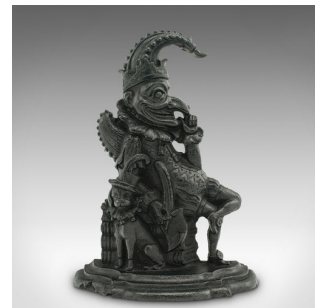

Antique Mr Punch Doorstop, English, Cast Iron, Figure, Door Keeper, Victorian

**DESCRIPTION**

Our Stock # 18.9044  
 This is an antique Mr. Punch doorstop. An English, cast iron figurative door keeper, dating to the Victorian period, circa 1880.  
 Originating in the commedia dell'arte of 16th century Italy, Punchinello came to be known as Mr. Punch, his first recorded appearance occurring in May 1662.

- Strikingly cast, with a wonderful character and endearing detail
- Displays a desirable aged patina, a minor loss to lower edge under inspection
- Quality cast iron replete with fine form, and presenting a consistent graphite finish
- Pleasingly robust and substantial with a weight of 3.35kg (7.36 lb)
- Mr. Punch sits atop a pile of books, a faithful dog by his side
- Slyly, the figure is shown 'cocking a snook' with his left hand against his nose
- Dressed in fine robes, his right hand holding a feathered quill and piece of paper
- Late Victorian 'diamond' registered design mark imprint visible to paper

This is a fascinating antique Mr. Punch doorstop, graced with bountiful character and detail. Of appealing weight and quality appearance. Delivered polished and ready to serve.

**DIMENSIONS**

Max Width: 23.5cm (9.25")  
 Max Depth: 9cm (3.5")  
 Max Height: 31.5cm (12.5")