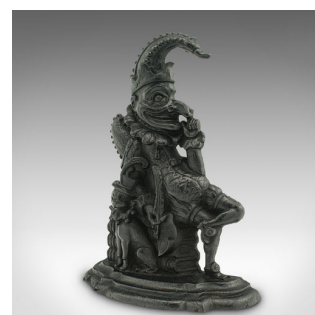

Antique Mr Punch Doorstop, English, Cast Iron, Figure, Door Keeper, Victorian

DESCRIPTION

Our Stock # 18.9044

This is an antique Mr. Punch doorstop. An English, cast iron figurative door keeper, dating to the Victorian period, circa 1880.

Originating in the commedia dell'arte of 16th century Italy, Punchinello came to be known as Mr. Punch, his first recorded appearance occurring in May 1662.

- Strikingly cast, with a wonderful character and endearing detail
- Displays a desirable aged patina, a minor loss to lower edge under inspection
- Quality cast iron replete with fine form, and presenting a consistent graphite finish
- Pleasingly robust and substantial with a weight of 3.35kg (7.36 lb)
- Mr. Punch sits atop a pile of books, a faithful dog by his side
- Slyly, the figure is shown 'cocking a snook' with his left hand against his nose
- Dressed in fine robes, his right hand holding a feathered quill and piece of paper
- Late Victorian 'diamond' registered design mark imprint visible to paper

This is a fascinating antique Mr. Punch doorstop, graced with bountiful character and detail. Of appealing weight and quality appearance. Delivered polished and ready to serve.

DIMENSIONS

Max Width: 23.5cm (9.25")