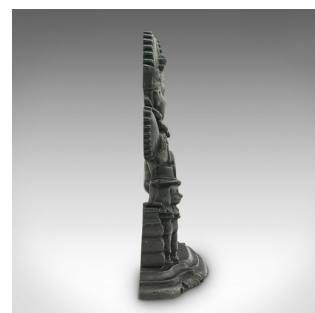

Antique Mr Punch Doorstop, English, Cast Iron, Figure, Door Keeper, Victorian

DESCRIPTION

Our Stock # 18.9044

This is an antique Mr. Punch doorstop. An English, cast iron figurative door keeper, dating to the Victorian period, circa 1880.

Originating in the commedia dell'arte of 16th century Italy, Punchinello came to be known as Mr. Punch, his first recorded appearance occurring in May 1662.

- Strikingly cast, with a wonderful character and endearing detail
- Displays a desirable aged patina, a minor loss to lower edge under inspection
- Quality cast iron replete with fine form, and presenting a consistent graphite finish
- Pleasingly robust and substantial with a weight of 3.35kg (7.36 lb)
- Mr. Punch sits atop a pile of books, a faithful dog by his side
- Slyly, the figure is shown 'cocking a snook' with his left hand against his nose
- Dressed in fine robes, his right hand holding a feathered quill and piece of paper
- Late Victorian 'diamond' registered design mark imprint visible to paper

This is a fascinating antique Mr. Punch doorstop, graced with bountiful character and detail. Of appealing weight and quality appearance. Delivered polished and ready to serve.

DIMENSIONS

Max Width: 23.5cm (9.25")