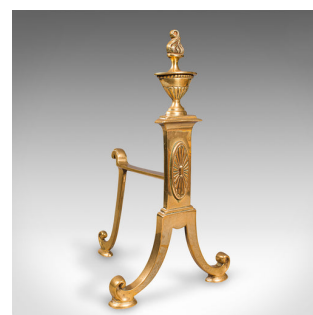

Pair Of Antique Decorative Fireside Tool Rests, English Brass Andiron, Victorian

**DESCRIPTION**

Our Stock # 18.9050

This is a pair of antique decorative fireside tool rests. An English, brass andiron or fire dog, dating to the early Victorian period, circa 1840.

- Elegant decorative appeal and of great colour
- Displaying a desirable aged patina and in good order
- Lightly polished brass presents a rich golden palette
- Urn motif to pediment over an oval engraved medallion
- Decorated cabriole legs at the front with scrolled toes
- Slender rear arm ideal for resting fireside tools

This is a delightful pair of antique decorative fireside tool rests, with fine colour to grace any fireplace. Delivered polished and ready for the home.

Search [London Fine for #18.9050](#), or scan the QR code for more photos and details

DIMENSIONS

Max Width: 18cm (7")

Max Depth: 19.5cm (7.75")

Max Height: 33cm (13")