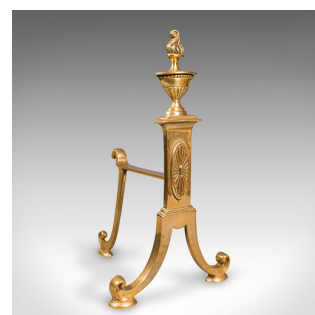

Pair Of Antique Decorative Fireside Tool Rests, English Brass Andiron, Victorian

DESCRIPTION

Our Stock # 18.9050

This is a pair of antique decorative fireside tool rests. An English, brass andiron or fire dog, dating to the early Victorian period, circa 1840.

- Elegant decorative appeal and of great colour
- Displaying a desirable aged patina and in good order
- Lightly polished brass presents a rich golden palette
- Urn motif to pediment over an oval engraved medallion
- Decorated cabriole legs at the front with scrolled toes
- Slender rear arm ideal for resting fireside tools

This is a delightful pair of antique decorative fireside tool rests, with fine colour to grace any fireplace. Delivered polished and ready for the home.

Search [London Fine for #18.9050](#) , or scan the QR code for more photos and details

DIMENSIONS

Max Width: 18cm (7")
Max Depth: 19.5cm (7.75")
Max Height: 33cm (13")

LIST PRICE

£495.00