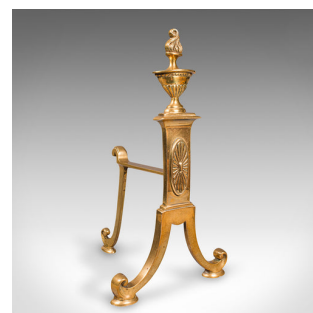

Pair Of Antique Decorative Fireside Tool Rests, English Brass Andiron, Victorian

**DESCRIPTION**

Our Stock # 18.9050

This is a pair of antique decorative fireside tool rests. An English, brass andiron or fire dog, dating to the early Victorian period, circa 1840.

- Elegant decorative appeal and of great colour
- Displaying a desirable aged patina and in good order
- Lightly polished brass presents a rich golden palette
- Urn motif to pediment over an oval engraved medallion
- Decorated cabriole legs at the front with scrolled toes
- Slender rear arm ideal for resting fireside tools

This is a delightful pair of antique decorative fireside tool rests, with fine colour to grace any fireplace. Delivered polished and ready for the home.

Search [London Fine for #18.9050](#), or scan the QR code for more photos and details

DIMENSIONS

Max Width: 18cm (7")

Max Depth: 19.5cm (7.75")

Max Height: 33cm (13")