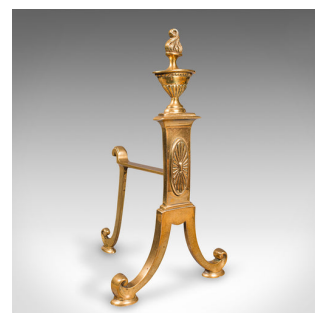

Pair Of Antique Decorative Fireside Tool Rests, English Brass Andiron, Victorian

DESCRIPTION

Our Stock # 18.9050

This is a pair of antique decorative fireside tool rests. An English, brass andiron or fire dog, dating to the early Victorian period, circa 1840.

- Elegant decorative appeal and of great colour
- Displaying a desirable aged patina and in good order
- Lightly polished brass presents a rich golden palette
- Urn motif to pediment over an oval engraved medallion
- Decorated cabriole legs at the front with scrolled toes
- Slender rear arm ideal for resting fireside tools

This is a delightful pair of antique decorative fireside tool rests, with fine colour to grace any fireplace. Delivered polished and ready for the home.

Search [London Fine for #18.9050](#) , or scan the QR code for more photos and details

DIMENSIONS

Max Width: 18cm (7")
Max Depth: 19.5cm (7.75")
Max Height: 33cm (13")

LIST PRICE

£495.00