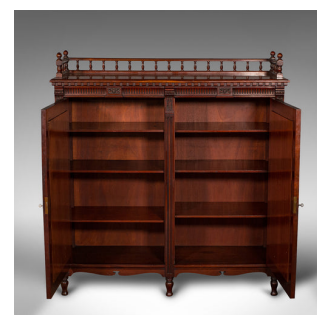

Antique Mirrored Duet Cabinet, English, Walnut, Bookcase, Cupboard, Victorian

DESCRIPTION

Our Stock # 18.9115

This is an antique mirrored duet cabinet. An English, walnut bookcase or drinks cupboard, dating to the Victorian period, circa 1880.

- Superb craftsmanship throughout with a striking visual appeal
- Displays a desirable aged patina and in good order
- Select walnut stocks radiate warm caramel hues and fine grain interest
- Wonderful original mirror plates with bright reflection and minimal foxing
- Galleried top with balustrade finish, the corners adorned with small turned finials
- Dentil mouldings, reeded carvings and leaf carved corbel accentuate the fascia
- Pair of dashing mirrored doors with bevelled glass and astragal bars in nine sections
- Dressed to each door with shaped lock escutcheons – in working order, keys present
- Generous storage to the interior where trios of removable shelves reside
- Set upon toothed brackets, shelf heights can be adjusted through a range of 64cm (25.25")
- Graceful shaped front aprons flow to the centre with club shaped openings

Search [London Fine for #18.9115](#), or scan the QR code for more photos and details

DIMENSIONS

- Max Width: 117cm (46")
- Max Depth: 40.5cm (16")
- Max Height: 124cm (48.75")
- Shelf Width: 53cm (20.75")
- Shelf Depth: 30cm (11.75")
- Shelf Adjustment Range: 64cm (25.25")