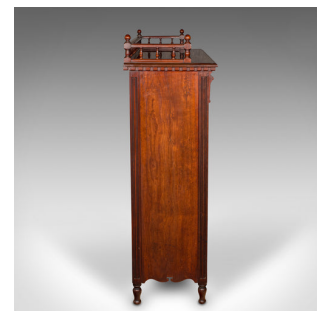

Antique Mirrored Duet Cabinet, English, Walnut, Bookcase, Cupboard, Victorian

DESCRIPTION

Our Stock # 18.9115

This is an antique mirrored duet cabinet. An English, walnut bookcase or drinks cupboard, dating to the Victorian period, circa 1880.

- Superb craftsmanship throughout with a striking visual appeal
- Displays a desirable aged patina and in good order
- Select walnut stocks radiate warm caramel hues and fine grain interest
- Wonderful original mirror plates with bright reflection and minimal foxing
- Galleried top with balustrade finish, the corners adorned with small turned finials
- Dentil mouldings, reeded carvings and leaf carved corbel accentuate the fascia
- Pair of dashing mirrored doors with bevelled glass and astragal bars in nine sections
- Dressed to each door with shaped lock escutcheons – in working order, keys present
- Generous storage to the interior where trios of removable shelves reside
- Set upon toothed brackets, shelf heights can be adjusted through a range of 64cm (25.25")
- Graceful shaped front aprons flow to the centre with club shaped openings

Search [London Fine for #18.9115](#), or scan the QR code for more photos and details

DIMENSIONS

- Max Width: 117cm (46")
- Max Depth: 40.5cm (16")
- Max Height: 124cm (48.75")
- Shelf Width: 53cm (20.75")
- Shelf Depth: 30cm (11.75")
- Shelf Adjustment Range: 64cm (25.25")