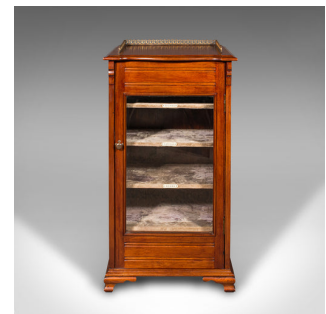

Antique Music Cabinet, English, Walnut, Glass, Display Case, Bookcase, Edwardian

**DESCRIPTION**

Our Stock # 18.9112

This is an antique music cabinet. An English, walnut and glass display case or bookcase, dating to the Edwardian period, circa 1910.

- Of delightful quality with a highly attractive finish
- Displays a desirable aged patina and in good order
- Select walnut stocks show fine grain interest with rich caramel hues
- Original glazed door in good order, with clear bright appearance
- Galleried top presents an ormolu brass rail with chased pattern detail
  - Large glazed door provides a clear view of the interior, ideal for displaying collectibles
- Dressed with a circular brass twist handle over a quarterfoil backplate
- Cabinet arranged as a suite of four graduated shelves with generous space within
- Each shelf resplendent in the original velvet fabric, with appealing tactility
- Upper three shelves dressed with genre labels for cataloguing sheet music in period
  - Ideal for central room placement with panel back and ogee bracket feet to each corner

**DIMENSIONS**

- Max Width: 48.5cm (19")
- Max Depth: 42cm (16.5")
- Max Height: 93.5cm (36.75")
- Shelf Width: 40.5cm (16")
- Shelf Depth: 30cm (11.75")
- Shelf 1 Height: 16cm (6.25")
- Shelf 2 Height: 13.5cm (5.25")
- Shelf 3 Height: 15cm (6")
- Shelf 4 Height: 14.5cm (5.75")
- Shelf 5 Height: 12.5cm (5")