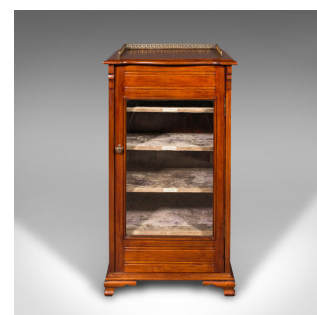

Antique Music Cabinet, English, Walnut, Glass, Display Case, Bookcase, Edwardian

DESCRIPTION

Our Stock # 18.9112

This is an antique music cabinet. An English, walnut and glass display case or bookcase, dating to the Edwardian period, circa 1910.

- Of delightful quality with a highly attractive finish
- Displays a desirable aged patina and in good order
- Select walnut stocks show fine grain interest with rich caramel hues
- Original glazed door in good order, with clear bright appearance
- Galleried top presents an ormolu brass rail with chased pattern detail
 - Large glazed door provides a clear view of the interior, ideal for displaying collectibles
- Dressed with a circular brass twist handle over a quarterfoil backplate
- Cabinet arranged as a suite of four graduated shelves with generous space within
- Each shelf resplendent in the original velvet fabric, with appealing tactility
- Upper three shelves dressed with genre labels for cataloguing sheet music in period
 - Ideal for central room placement with panel back and ogee bracket feet to each corner

DIMENSIONS

- Max Width: 48.5cm (19")
- Max Depth: 42cm (16.5")
- Max Height: 93.5cm (36.75")
- Shelf Width: 40.5cm (16")
- Shelf Depth: 30cm (11.75")
- Shelf 1 Height: 16cm (6.25")
- Shelf 2 Height: 13.5cm (5.25")
- Shelf 3 Height: 15cm (6")
- Shelf 4 Height: 14.5cm (5.75")
- Shelf 5 Height: 12.5cm (5")