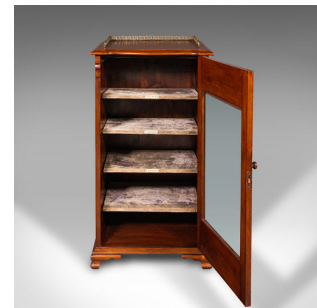

Antique Music Cabinet, English, Walnut, Glass, Display Case, Bookcase, Edwardian

DESCRIPTION

Our Stock # 18.9112

This is an antique music cabinet. An English, walnut and glass display case or bookcase, dating to the Edwardian period, circa 1910.

- Of delightful quality with a highly attractive finish
- Displays a desirable aged patina and in good order
- Select walnut stocks show fine grain interest with rich caramel hues
- Original glazed door in good order, with clear bright appearance
- Galleried top presents an ormolu brass rail with chased pattern detail
 - Large glazed door provides a clear view of the interior, ideal for displaying collectibles
- Dressed with a circular brass twist handle over a quarterfoil backplate
- Cabinet arranged as a suite of four graduated shelves with generous space within
- Each shelf resplendent in the original velvet fabric, with appealing tactility
- Upper three shelves dressed with genre labels for cataloguing sheet music in period
 - Ideal for central room placement with panel back and ogee bracket feet to each corner

DIMENSIONS

- Max Width: 48.5cm (19")
- Max Depth: 42cm (16.5")
- Max Height: 93.5cm (36.75")
- Shelf Width: 40.5cm (16")
- Shelf Depth: 30cm (11.75")
- Shelf 1 Height: 16cm (6.25")
- Shelf 2 Height: 13.5cm (5.25")
- Shelf 3 Height: 15cm (6")
- Shelf 4 Height: 14.5cm (5.75")
- Shelf 5 Height: 12.5cm (5")