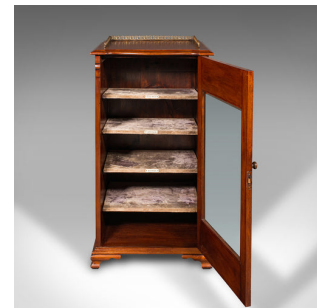

# Antique Music Cabinet, English, Walnut, Glass, Display Case, Bookcase, Edwardian

## DESCRIPTION

Our Stock # 18.9112

This is an antique music cabinet. An English, walnut and glass display case or bookcase, dating to the Edwardian period, circa 1910.

- Of delightful quality with a highly attractive finish
- Displays a desirable aged patina and in good order
- Select walnut stocks show fine grain interest with rich caramel hues
- Original glazed door in good order, with clear bright appearance
- Galleried top presents an ormolu brass rail with chased pattern detail
  - Large glazed door provides a clear view of the interior, ideal for displaying collectibles
- Dressed with a circular brass twist handle over a quarterfoil backplate
- Cabinet arranged as a suite of four graduated shelves with generous space within
- Each shelf resplendent in the original velvet fabric, with appealing tactility
- Upper three shelves dressed with genre labels for cataloguing sheet music in period
  - Ideal for central room placement with panel back and ogee bracket feet to each corner

## DIMENSIONS

- Max Width: 48.5cm (19")
- Max Depth: 42cm (16.5")
- Max Height: 93.5cm (36.75")
- Shelf Width: 40.5cm (16")
- Shelf Depth: 30cm (11.75")
- Shelf 1 Height: 16cm (6.25")
- Shelf 2 Height: 13.5cm (5.25")
- Shelf 3 Height: 15cm (6")
- Shelf 4 Height: 14.5cm (5.75")
- Shelf 5 Height: 12.5cm (5")