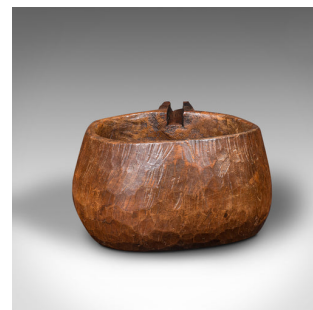

Antique Hand Carved Pouring Dish, Indian, Hardwood, Serving Pot, Victorian, 1850

DESCRIPTION

Our Stock # 18.9127

This is an antique hand-carved pouring dish. An Indian, hardwood serving pot, dating to the early Victorian period, circa 1850.

- Eye-catching tribal appeal to the naive carved finish
- Displays a desirable aged patina and in good original order
- Naturally presented hardwood with attractive caramel hues
- Distinctive grooved handle, gently tapering to the end
- Bowl opening diameter of 16cm (6.25")

This is a charming antique hand-carved pouring dish with wonderfully naive, natural finish. Appealing decorative interest for the collector. Delivered polished and ready to display.

Search [London Fine for #18.9127](#), or scan the QR code for more photos and details

DIMENSIONS

Max Width: 21cm (8.25")
Max Depth: 27cm (10.75")
Max Height: 11cm (4.25")
Internal Diameter: 16cm (6.25")

LIST PRICE

£395.00