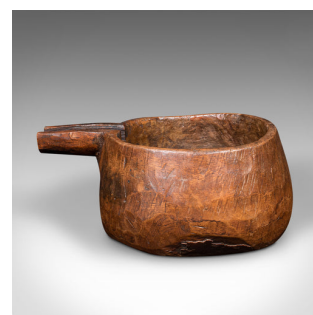

Antique Hand Carved Pouring Dish, Indian, Hardwood, Serving Pot, Victorian, 1850

DESCRIPTION

Our Stock # 18.9127

This is an antique hand-carved pouring dish. An Indian, hardwood serving pot, dating to the early Victorian period, circa 1850.

- Eye-catching tribal appeal to the naive carved finish
- Displays a desirable aged patina and in good original order
- Naturally presented hardwood with attractive caramel hues
- Distinctive grooved handle, gently tapering to the end
- Bowl opening diameter of 16cm (6.25")

This is a charming antique hand-carved pouring dish with wonderfully naive, natural finish. Appealing decorative interest for the collector. Delivered polished and ready to display.

Search [London Fine for #18.9127](#), or scan the QR code for more photos and details

DIMENSIONS

Max Width: 21cm (8.25")
Max Depth: 27cm (10.75")
Max Height: 11cm (4.25")
Internal Diameter: 16cm (6.25")

LIST PRICE

£395.00