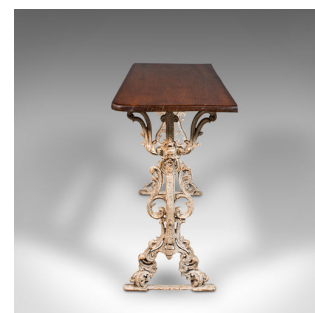

## Antique Orangery Console Table, English, Walnut, Reception Hall, Side, Victorian

### DESCRIPTION

Our Stock # 18.9098

This is an antique orangery console table. An English, walnut and cast iron reception or side table, dating to the early Victorian period, circa 1850.

- Grace your orangery or portico with this distinctive console table
- Displays a desirable aged patina and in good order
- Striking walnut top shows fine grain interest and deep caramel hues
- Leading edge of top hosts gently curved corners, straight edge to rear
- Standing upon a decorative cast iron frame in the manner of Coalbrookdale
- Finished in white with a pleasingly weathered appearance
- Relief figural masks adorn the upper supports, flanked by flared leaf mounts
- Shaped trestle feet accentuated with highly ornate forms

This is a dashing antique orangery console table, with pleasing walnut and cast iron craftsmanship. Ornate appearance set to enhance any orangery, conservatory or reception hall. Solid joints and construction, delivered waxed, polished and ready for the home.

### DIMENSIONS

Max Width: 122.5cm (48.25")

Max Depth: 43cm (17")

Max Height: 74.5cm (29.25")