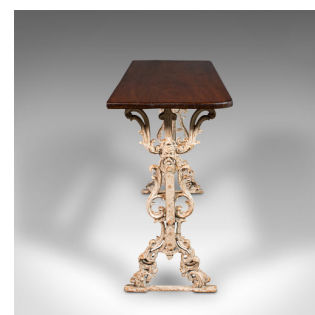

## Antique Orangery Console Table, English, Walnut, Reception Hall, Side, Victorian

### DESCRIPTION

Our Stock # 18.9098

This is an antique orangery console table. An English, walnut and cast iron reception or side table, dating to the early Victorian period, circa 1850.

- Grace your orangery or portico with this distinctive console table
- Displays a desirable aged patina and in good order
- Striking walnut top shows fine grain interest and deep caramel hues
- Leading edge of top hosts gently curved corners, straight edge to rear
- Standing upon a decorative cast iron frame in the manner of Coalbrookdale
- Finished in white with a pleasingly weathered appearance
- Relief figural masks adorn the upper supports, flanked by flared leaf mounts
- Shaped trestle feet accentuated with highly ornate forms

This is a dashing antique orangery console table, with pleasing walnut and cast iron craftsmanship. Ornate appearance set to enhance any orangery, conservatory or reception hall. Solid joints and construction, delivered waxed, polished and ready for the home.

### DIMENSIONS

Max Width: 122.5cm (48.25")

Max Depth: 43cm (17")

Max Height: 74.5cm (29.25")