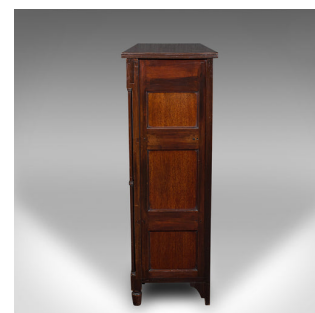

## Antique Drawing Room Book Cabinet, English, Walnut, Bookshelves, Victorian, 1880

### DESCRIPTION

Our Stock # 18.9111

This is an antique drawing room book cabinet. An English, walnut case of decorative bookshelves, dating to the late Victorian period, circa 1880.

- Tastefully crafted bookcase with appealing decorative detail
- Displays a desirable aged patina and in good order
- Select walnut stocks present fine grain interest and rich russet hues
- Panelled finish to one end, ideal for abutting a corner of the room
- Arranged as a trio of wide shelves, with graduated heights
- Delightful blind fretwork carvings accentuate the upper fascia
- Framed by carved foliate frieze over cane effect pilasters
- Raised upon a pair of tapering cylinder feet, with bracket feet to rear

This is a distinctive antique drawing room book cabinet, with attractive carved detail accentuating the quality walnut stocks. A treat for the reading nook or study. Solid joints and construction, delivered waxed, polished and ready for the home.