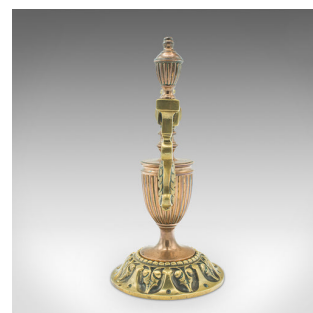

Pair Of Antique Decorative Tool Rests, Grand Tour, Brass, Fireside, Victorian

DESCRIPTION

Our Stock # 18.9174

This is a pair of antique decorative tool rests. A Continental, brass and copper fireside stand in the Grand Tour taste, dating to the early Victorian period, circa 1860.

- Beautifully ornate and of superb quality, perfect for the grand fireplace setting
- Displays a desirable aged patina and in good order
- Warm copper hues and golden brass tones beam from a lightly polished finish
- Small urn finials repeat the gadrooned finish of the central support
- Framed by wide tool rests with scrolled flourishes to the stanchions
- Raised upon a tapering circular foot, adorned with relief leaf patterns

This is a charming pair of antique decorative tool rests, with appealing quality and wonderful metal tones. Delivered polished and ready for the fireside.

Search [London Fine for #18.9174](#), or scan the QR code for more photos and details

DIMENSIONS

Max Width: 16.5cm (6.5")

Max Depth: 11.5cm (4.5")

Max Height: 22.5cm (8.75")

LIST PRICE

£1,295.00