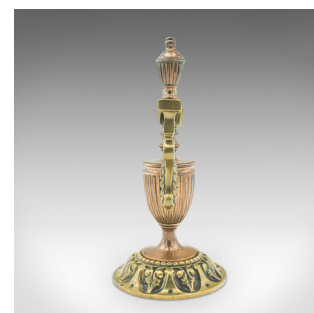

Pair Of Antique Decorative Tool Rests, Grand Tour, Brass, Fireside, Victorian

**DESCRIPTION**

Our Stock # 18.9174

This is a pair of antique decorative tool rests. A Continental, brass and copper fireside stand in the Grand Tour taste, dating to the early Victorian period, circa 1860.

- Beautifully ornate and of superb quality, perfect for the grand fireplace setting
- Displays a desirable aged patina and in good order
- Warm copper hues and golden brass tones beam from a lightly polished finish
- Small urn finials repeat the gadrooned finish of the central support
- Framed by wide tool rests with scrolled flourishes to the stanchions
- Raised upon a tapering circular foot, adorned with relief leaf patterns

This is a charming pair of antique decorative tool rests, with appealing quality and wonderful metal tones. Delivered polished and ready for the fireside.

Search [London Fine for #18.9174](#) , or scan the QR code for more photos and details

**DIMENSIONS**

Max Width: 16.5cm (6.5")

Max Depth: 11.5cm (4.5")

Max Height: 22.5cm (8.75")

**LIST PRICE**

£1,295.00