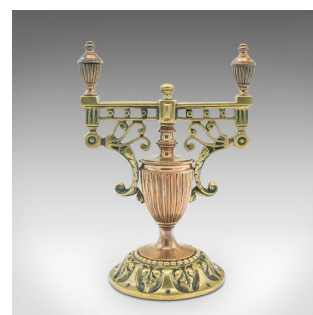

Pair Of Antique Decorative Tool Rests, Grand Tour, Brass, Fireside, Victorian

DESCRIPTION

Our Stock # 18.9174

This is a pair of antique decorative tool rests. A Continental, brass and copper fireside stand in the Grand Tour taste, dating to the early Victorian period, circa 1860.

- Beautifully ornate and of superb quality, perfect for the grand fireplace setting
- Displays a desirable aged patina and in good order
- Warm copper hues and golden brass tones beam from a lightly polished finish
- Small urn finials repeat the gadrooned finish of the central support
- Framed by wide tool rests with scrolled flourishes to the stanchions
- Raised upon a tapering circular foot, adorned with relief leaf patterns

This is a charming pair of antique decorative tool rests, with appealing quality and wonderful metal tones. Delivered polished and ready for the fireside.

Search [London Fine for #18.9174](#), or scan the QR code for more photos and details

DIMENSIONS

Max Width: 16.5cm (6.5")

Max Depth: 11.5cm (4.5")

Max Height: 22.5cm (8.75")

LIST PRICE

£1,295.00