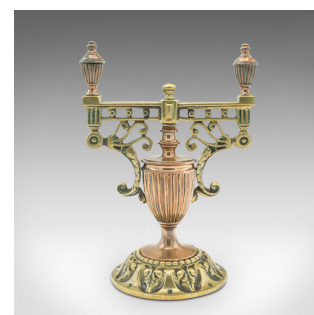

Pair Of Antique Decorative Tool Rests, Grand Tour, Brass, Fireside, Victorian

**DESCRIPTION**

Our Stock # 18.9174

This is a pair of antique decorative tool rests. A Continental, brass and copper fireside stand in the Grand Tour taste, dating to the early Victorian period, circa 1860.

- Beautifully ornate and of superb quality, perfect for the grand fireplace setting
- Displays a desirable aged patina and in good order
- Warm copper hues and golden brass tones beam from a lightly polished finish
- Small urn finials repeat the gadrooned finish of the central support
- Framed by wide tool rests with scrolled flourishes to the stanchions
- Raised upon a tapering circular foot, adorned with relief leaf patterns

This is a charming pair of antique decorative tool rests, with appealing quality and wonderful metal tones. Delivered polished and ready for the fireside.

Search [London Fine for #18.9174](#) , or scan the QR code for more photos and details

**DIMENSIONS**

Max Width: 16.5cm (6.5")

Max Depth: 11.5cm (4.5")

Max Height: 22.5cm (8.75")

**LIST PRICE**

£1,295.00