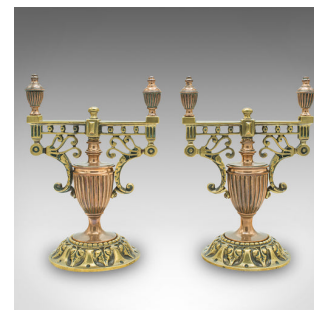

Pair Of Antique Decorative Tool Rests, Grand Tour, Brass, Fireside, Victorian

**DESCRIPTION**

Our Stock # 18.9174

This is a pair of antique decorative tool rests. A Continental, brass and copper fireside stand in the Grand Tour taste, dating to the early Victorian period, circa 1860.

- Beautifully ornate and of superb quality, perfect for the grand fireplace setting
- Displays a desirable aged patina and in good order
- Warm copper hues and golden brass tones beam from a lightly polished finish
- Small urn finials repeat the gadrooned finish of the central support
- Framed by wide tool rests with scrolled flourishes to the stanchions
- Raised upon a tapering circular foot, adorned with relief leaf patterns

This is a charming pair of antique decorative tool rests, with appealing quality and wonderful metal tones. Delivered polished and ready for the fireside.

Search [London Fine for #18.9174](#) , or scan the QR code for more photos and details

**DIMENSIONS**

Max Width: 16.5cm (6.5")

Max Depth: 11.5cm (4.5")

Max Height: 22.5cm (8.75")

**LIST PRICE**

£1,295.00