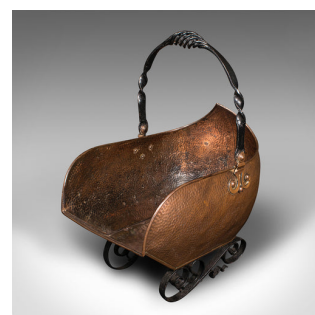

Antique Art Nouveau Coal Scuttle, English Copper, Fireside Log Bucket, Victorian

DESCRIPTION

Our Stock # 18.9069

This is an antique Art Nouveau coal scuttle. An English, copper and wrought iron fireside log bucket in the shape of a pram, dating to the late Victorian period, circa 1900.

- Fascinating form and wonderful hand-beaten appeal
- Displays a desirable aged patina and in good original order
- Quality antique copper displays deep amber hues
- Striking wrought iron spiral handle mounted upon distinctive shaped mounts
- Coal shovel rests neatly within the rear-mounted holder
- Raised upon a pair of unusual, serpentine scrolled feet

This is a charming antique Art Nouveau coal scuttle, with dashing Art Nouveau taste. Suitable for all fuel types. Delivered polished and ready for the fireside.

Search [London Fine for #18.9069](#) , or scan the QR code for more photos and details