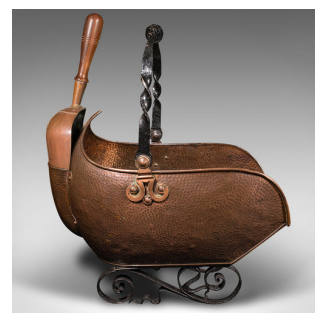

Antique Art Nouveau Coal Scuttle, English Copper, Fireside Log Bucket, Victorian

DESCRIPTION

Our Stock # 18.9069

This is an antique Art Nouveau coal scuttle. An English, copper and wrought iron fireside log bucket in the shape of a pram, dating to the late Victorian period, circa 1900.

- Fascinating form and wonderful hand-beaten appeal
- Displays a desirable aged patina and in good original order
- Quality antique copper displays deep amber hues
- Striking wrought iron spiral handle mounted upon distinctive shaped mounts
- Coal shovel rests neatly within the rear-mounted holder
- Raised upon a pair of unusual, serpentine scrolled feet

This is a charming antique Art Nouveau coal scuttle, with dashing Art Nouveau taste. Suitable for all fuel types. Delivered polished and ready for the fireside.

Search [London Fine for #18.9069](#) , or scan the QR code for more photos and details

DIMENSIONS

Max Width: 32cm (12.5")
Max Depth: 46.5cm (18.25")
Max Height: 53.5cm (21")

LIST PRICE

£895.00