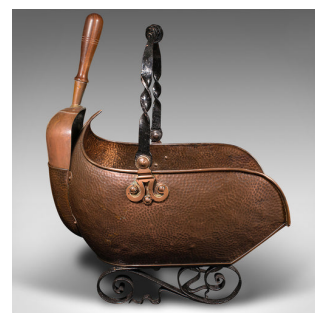

Antique Art Nouveau Coal Scuttle, English Copper, Fireside Log Bucket, Victorian

DESCRIPTION

Our Stock # 18.9069

This is an antique Art Nouveau coal scuttle. An English, copper and wrought iron fireside log bucket in the shape of a pram, dating to the late Victorian period, circa 1900.

- Fascinating form and wonderful hand-beaten appeal
- Displays a desirable aged patina and in good original order
- Quality antique copper displays deep amber hues
- Striking wrought iron spiral handle mounted upon distinctive shaped mounts
- Coal shovel rests neatly within the rear-mounted holder
- Raised upon a pair of unusual, serpentine scrolled feet

This is a charming antique Art Nouveau coal scuttle, with dashing Art Nouveau taste. Suitable for all fuel types. Delivered polished and ready for the fireside.

Search [London Fine for #18.9069](#) , or scan the QR code for more photos and details

DIMENSIONS

Max Width: 32cm (12.5")
Max Depth: 46.5cm (18.25")
Max Height: 53.5cm (21")

LIST PRICE

£895.00