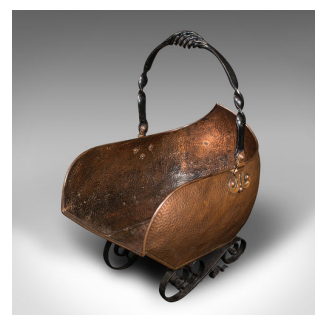

Antique Art Nouveau Coal Scuttle, English Copper, Fireside Log Bucket, Victorian

DESCRIPTION

Our Stock # 18.9069

This is an antique Art Nouveau coal scuttle. An English, copper and wrought iron fireside log bucket in the shape of a pram, dating to the late Victorian period, circa 1900.

- Fascinating form and wonderful hand-beaten appeal
- Displays a desirable aged patina and in good original order
- Quality antique copper displays deep amber hues
- Striking wrought iron spiral handle mounted upon distinctive shaped mounts
- Coal shovel rests neatly within the rear-mounted holder
- Raised upon a pair of unusual, serpentine scrolled feet

This is a charming antique Art Nouveau coal scuttle, with dashing Art Nouveau taste. Suitable for all fuel types. Delivered polished and ready for the fireside.

Search [London Fine for #18.9069](#) , or scan the QR code for more photos and details