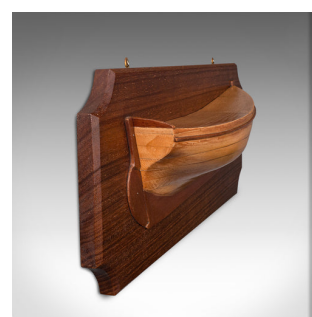

## Antique Boat's Half Hull Plaque, English, Decorative Maritime Model, Edwardian

### DESCRIPTION

Our Stock # 18.9216

This is an antique boat's half hull plaque. An English, mahogany and pitch pine decorative maritime model, dating to the Edwardian period, circa 1910.

- Graced with beautiful figuring and craftsmanship
- Displays a desirable aged patina and in good order
- Select pitch pine stocks show fine grain interest and biscuit hues
- Mounting plinth in a deep caramel hue, with appealing contrast
- Dressed with a pair of brass hanging loops for ease of mounting
  - Pencil details to the rear provide a name Henry Wylie and the full-size hull's dimensions

This is a fascinating antique boat's half hull plaque, with wonderful colour and deft craftsmanship. Ideal for the collector of maritime interest. Delivered waxed, polished and ready to display.

Search [London Fine for #18.9216](#) , or scan the QR code for more photos and details

### DIMENSIONS

Max Width: 56cm (22")

Max Depth: 10cm (4")

Max Height: 23cm (9")