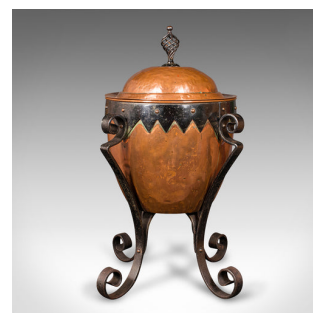

Antique Arts and Crafts Fireside Bin, English, Copper, Log, Coal, Victorian

DESCRIPTION

Our Stock # 18.9086

This is an antique Arts and Crafts fireside bin. An English, copper and wrought iron decorative coal or log keeper, dating to the late Victorian period, circa 1890.

- Wonderfully distinctive bin, to add elegance to any fireplace
- Displays a desirable aged patina and in good original order
- Quality copper presents warm amber hues throughout
- Wrought iron bracing and legs add a contrasting darker element
- Fascinating spiral comb handle accentuates the domed lid
- Opens to reveal a secondary removable liner, with a pair of carry handles
- Charming scrolled detail adds interest to the upper iron bracing
- Standing upon a quartet of distinctive scrolled legs

This is an attractive antique Arts and Crafts fireside bin, suitable for all fuel types and enclosed beneath a striking lid. Delivered polished and ready for alongside the fireplace.

Search [London Fine for #18.9086](#) , or scan the QR code for more photos and details

DIMENSIONS

Max Width: 46.5cm (18.25")
 Max Depth: 46.5cm (18.25")
 Max Height: 64.5cm (25.5")
 Internal Bin Diameter: 29cm (11.5")
 Internal Bin Height: 23.5cm (9.25")

LIST PRICE

£1,275.00