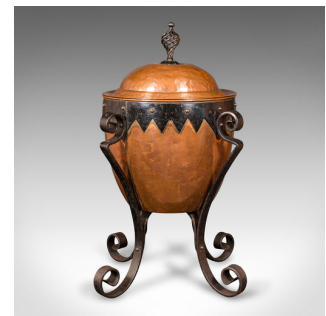

## Antique Arts and Crafts Fireside Bin, English, Copper, Log, Coal, Victorian

### DESCRIPTION

Our Stock # 18.9086

This is an antique Arts and Crafts fireside bin. An English, copper and wrought iron decorative coal or log keeper, dating to the late Victorian period, circa 1890.

- Wonderfully distinctive bin, to add elegance to any fireplace
- Displays a desirable aged patina and in good original order
- Quality copper presents warm amber hues throughout
- Wrought iron bracing and legs add a contrasting darker element
- Fascinating spiral comb handle accentuates the domed lid
- Opens to reveal a secondary removable liner, with a pair of carry handles
- Charming scrolled detail adds interest to the upper iron bracing
- Standing upon a quartet of distinctive scrolled legs

This is an attractive antique Arts and Crafts fireside bin, suitable for all fuel types and enclosed beneath a striking lid. Delivered polished and ready for alongside the fireplace.

Search [London Fine for #18.9086](#), or scan the QR code for more photos and details

### DIMENSIONS

Max Width: 46.5cm (18.25")

Max Depth: 46.5cm (18.25")

Max Height: 64.5cm (25.5")

Internal Bin Diameter: 29cm (11.5")

Internal Bin Height: 23.5cm (9.25")