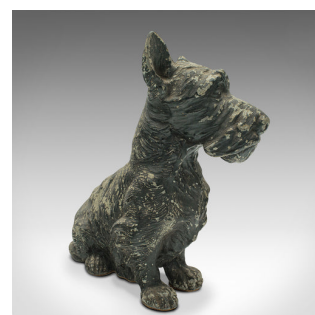

Antique Decorative Scottish Terrier Figure, British, Spelter, Dog, Edwardian

**DESCRIPTION**

Our Stock # 18.9212

This is an antique decorative Scottish Terrier. A British, spelter ornamental Scottie dog, dating to the Edwardian period, circa 1910.

- Exudes character and appealing weathering
- Displaying a desirable aged patina and in good original order
- Spelter body in distinctive, true to breed form
- Hosts signs of paint wear commensurate with age
- Dressed to the base with leather protective pads

This is a charming antique decorative Scottish Terrier, with bags of character and best of breed detail. Delivered polished and ready to display.

Search [London Fine for #18.9212](#), or scan the QR code for more photos and details