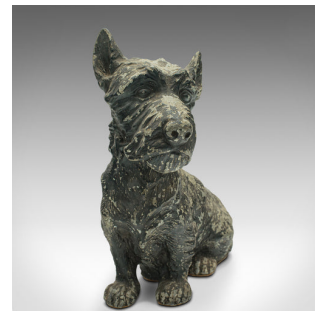

Antique Decorative Scottish Terrier Figure, British, Spelter, Dog, Edwardian

**DESCRIPTION**

Our Stock # 18.9212

This is an antique decorative Scottish Terrier. A British, spelter ornamental Scottie dog, dating to the Edwardian period, circa 1910.

- Exudes character and appealing weathering
- Displaying a desirable aged patina and in good original order
- Spelter body in distinctive, true to breed form
- Hosts signs of paint wear commensurate with age
- Dressed to the base with leather protective pads

This is a charming antique decorative Scottish Terrier, with bags of character and best of breed detail. Delivered polished and ready to display.

Search [London Fine for #18.9212](#), or scan the QR code for more photos and details