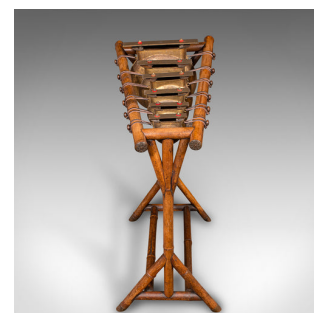

Antique Xylophone, English, Bronze, Bamboo, Musical Instrument, Victorian, 1900

DESCRIPTION

Our Stock # 18.9219

This is an antique Harmonicon xylophone. An English, bronze and bamboo framed musical instrument by W.F. Needham of Birmingham, dating to the late Victorian period, circa 1900.

- Striking Chinoiserie taste to the frame, with superb musicality
- Displays a desirable aged patina and in good order
- Bamboo frame shows fine grain interest and rich caramel hues
- Quality bronze note bars present deep golden tones
- Distinctive show frame boasts strong Chinese taste with geometric forms and brass mounts
- Six bar scale set at an angle, suspended upon antique leather straps
- Each note resonates beautifully into a large brass bell adorned with pattern detail
- Delightfully matched notes create a musical sound with appealing sustain
- Musical note characters engraved to the centre of each bar
 - Demi-lune brackets atop each bell engraved with maker's marks and individually numbered
- WF Needham listed as sole licensee of Plant & Perry's Patent No. 5320

DIMENSIONS

Max Width: 62.5cm (24.5")

Max Depth: 37cm (14.5")

Max Height: 83cm (32.75")

Search [London Fine for #18.9219](#), or scan the QR code for more photos and details

+44 (0) 207 1833 511

London Fine Ltd
The Antique Village
The Old Whiteways Cider Factory
Hele, Devon, EX5 4PW