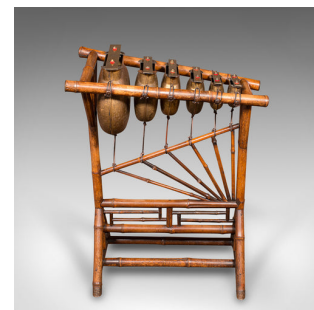

Antique Xylophone, English, Bronze, Bamboo, Musical Instrument, Victorian, 1900

DESCRIPTION

Our Stock # 18.9219

This is an antique Harmonicon xylophone. An English, bronze and bamboo framed musical instrument by W.F. Needham of Birmingham, dating to the late Victorian period, circa 1900.

- Striking Chinoiserie taste to the frame, with superb musicality
- Displays a desirable aged patina and in good order
- Bamboo frame shows fine grain interest and rich caramel hues
- Quality bronze note bars present deep golden tones
- Distinctive show frame boasts strong Chinese taste with geometric forms and brass mounts
- Six bar scale set at an angle, suspended upon antique leather straps
- Each note resonates beautifully into a large brass bell adorned with pattern detail
- Delightfully matched notes create a musical sound with appealing sustain
- Musical note characters engraved to the centre of each bar
 - Demi-lune brackets atop each bell engraved with maker's marks and individually numbered
- WF Needham listed as sole licensee of Plant & Perry's Patent No. 5320

DIMENSIONS

Max Width: 62.5cm (24.5")

Max Depth: 37cm (14.5")

Max Height: 83cm (32.75")

Search [London Fine for #18.9219](#), or scan the QR code for more photos and details

+44 (0) 207 1833 511

London Fine Ltd
The Antique Village
The Old Whiteways Cider Factory
Hele, Devon, EX5 4PW