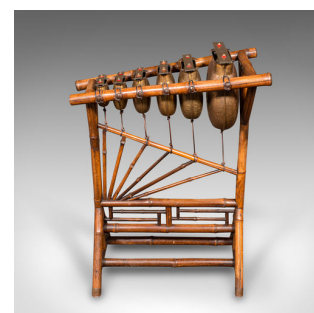

Antique Xylophone, English, Bronze, Bamboo, Musical Instrument, Victorian, 1900

DESCRIPTION

Our Stock # 18.9219

This is an antique Harmonicon xylophone. An English, bronze and bamboo framed musical instrument by W.F. Needham of Birmingham, dating to the late Victorian period, circa 1900.

- Striking Chinoiserie taste to the frame, with superb musicality
- Displays a desirable aged patina and in good order
- Bamboo frame shows fine grain interest and rich caramel hues
- Quality bronze note bars present deep golden tones
- Distinctive show frame boasts strong Chinese taste with geometric forms and brass mounts
- Six bar scale set at an angle, suspended upon antique leather straps
- Each note resonates beautifully into a large brass bell adorned with pattern detail
- Delightfully matched notes create a musical sound with appealing sustain
- Musical note characters engraved to the centre of each bar
 - Demi-lune brackets atop each bell engraved with maker's marks and individually numbered
- WF Needham listed as sole licensee of Plant & Perry's Patent No. 5320

DIMENSIONS

Max Width: 62.5cm (24.5")

Max Depth: 37cm (14.5")

Max Height: 83cm (32.75")

Search [London Fine for #18.9219](#), or scan the QR code for more photos and details

+44 (0) 207 1833 511

London Fine Ltd
The Antique Village
The Old Whiteways Cider Factory
Hele, Devon, EX5 4PW