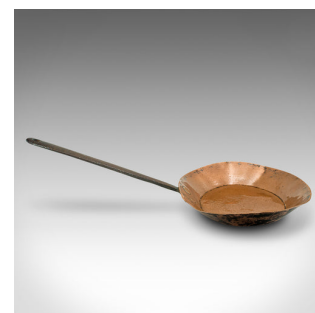

Antique Fireside Warming Pan, English, Copper, Decorative, Georgian, Circa 1750

DESCRIPTION

Our Stock # 18.9231

This is an antique fireside warming pan. An English, copper and iron decorative piece, dating to the early Georgian period, circa 1750.

Whilst used in period, the unlined nature of this copper pan is suitable for display use only.

- Wonderful fireside decoration with appealing Georgian craftsmanship
- Displaying a desirable aged patina and in good original order
- Lightly polished copper pan shows warm amber hues, with deftly hand-shaped form
- Blackened finish to the reverse a testament to centuries of fireplace use
- Slender iron handle attaches to the pan with a trio of brass bindings

This is a delightful decorative fireside warming pan, with great colour and weathering. Delivered polished and ready to accentuate a fireplace.

Search [London Fine for #18.9231](#), or scan the QR code for more photos and details

DIMENSIONS

Max Width: 24cm (9.5")
 Max Depth: 38.5cm (15.25")
 Max Height: 9.5cm (3.75")
 Pan Height: 3.5cm (1.5")

LIST PRICE

£395.00