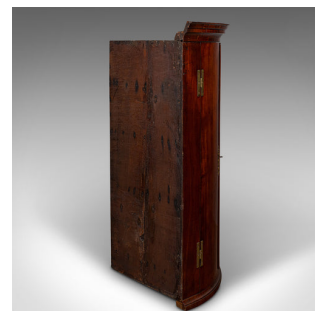

Antique Bow Front Corner Cabinet, English, Wall Cupboard, Georgian, Circa 1770

DESCRIPTION

Our Stock # 18.9108

This is an antique bow front corner cabinet. An English, mahogany and oak wall cupboard, dating to the Georgian period, circa 1770.

- Superb craftsmanship and figuring to this fine Georgian example
- Displays a desirable aged patina and in good order
- Select stocks show delightful grain interest and rich russet hues
- Oak lined interior presents and an abundance of medullary rays
- Prominent moulded cornice tapers gracefully
- Pair of bow front doors dressed with ornate brass escutcheons and H-shaped hinges
- Benefits from a working lock to right-hand door –key present
- Sliding hook and eye retains the left-hand door when closed
- Arrangement of three shelves to the interior with graduated shelf height
- Useful trio of drawers to the lower edge, each with small brass pull
- Tapered front plinth arches around the foot of the cabinet

Search [London Fine for #18.9108](#) , or scan the QR code for more photos and details

DIMENSIONS

Max Width: 71.5cm (28.25")
 Max Depth: 50cm (19.75")
 Max Height: 109.5cm (43")
 Shelf 1 Height: 16cm (6.25")
 Shelf 2 Height: 19.5cm (7.75")
 Shelf 3 Height: 21cm (8.25")
 Shelf 4 Height: 29.5cm (11.5")