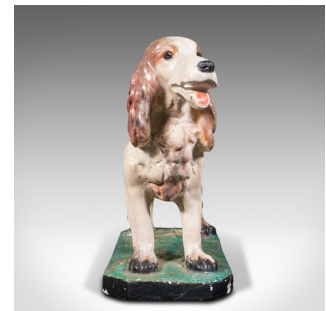

## Large Antique Cocker Spaniel Figure, English, Plaster, Dog Statue, Edwardian

### DESCRIPTION

Our Stock # 18.9239

This is a large antique Cocker Spaniel figure. An English, plaster dog statue, dating to the Edwardian period, circa 1910.

- Of great proportion and endearing, sure to add character to any room
- Displays a desirable aged patina and in good original order
- Quality, solid plaster form with a reassuring weight of 5.90kg (13 lb)
- Pleasingly cheerful face with a nicely represented Orange Roan coat finish
- Standing upon a wide base of green grass motif, dressed with protective pads below

This is a delightful antique Cocker Spaniel figure, blessed with undeniable character and great proportion. A decorative treat for fans of the breed, or as an accent piece for a veterinary clinic or grooming parlour. Delivered polished and ready to display.